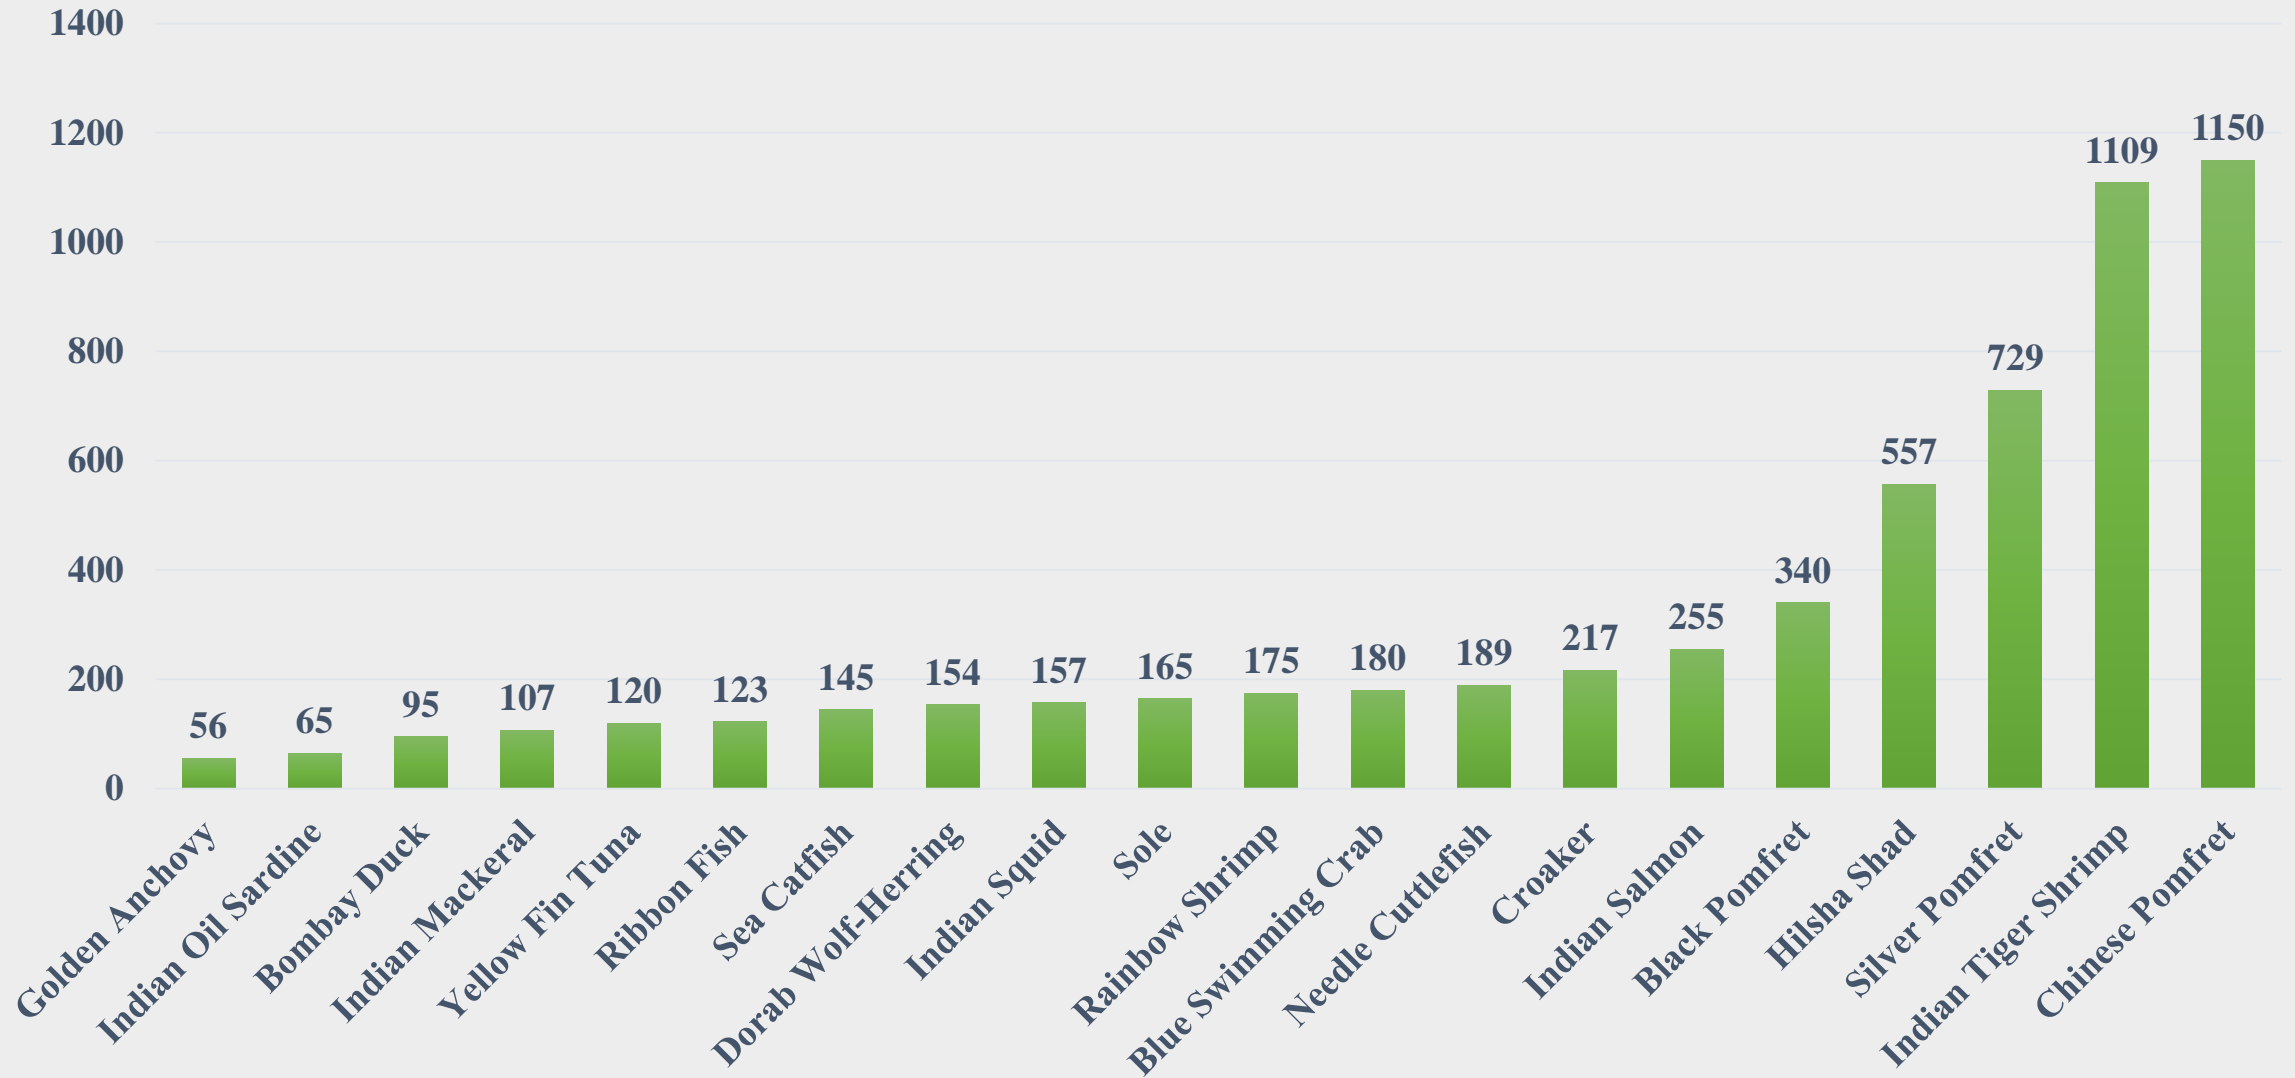

Average Price (Rs. Per Kg) of Marine Species at Fish Landing Centres in West Bengal

For the Period 24.02.2025 to 02.03.2025

Data Source: NETFISH, MPEDA