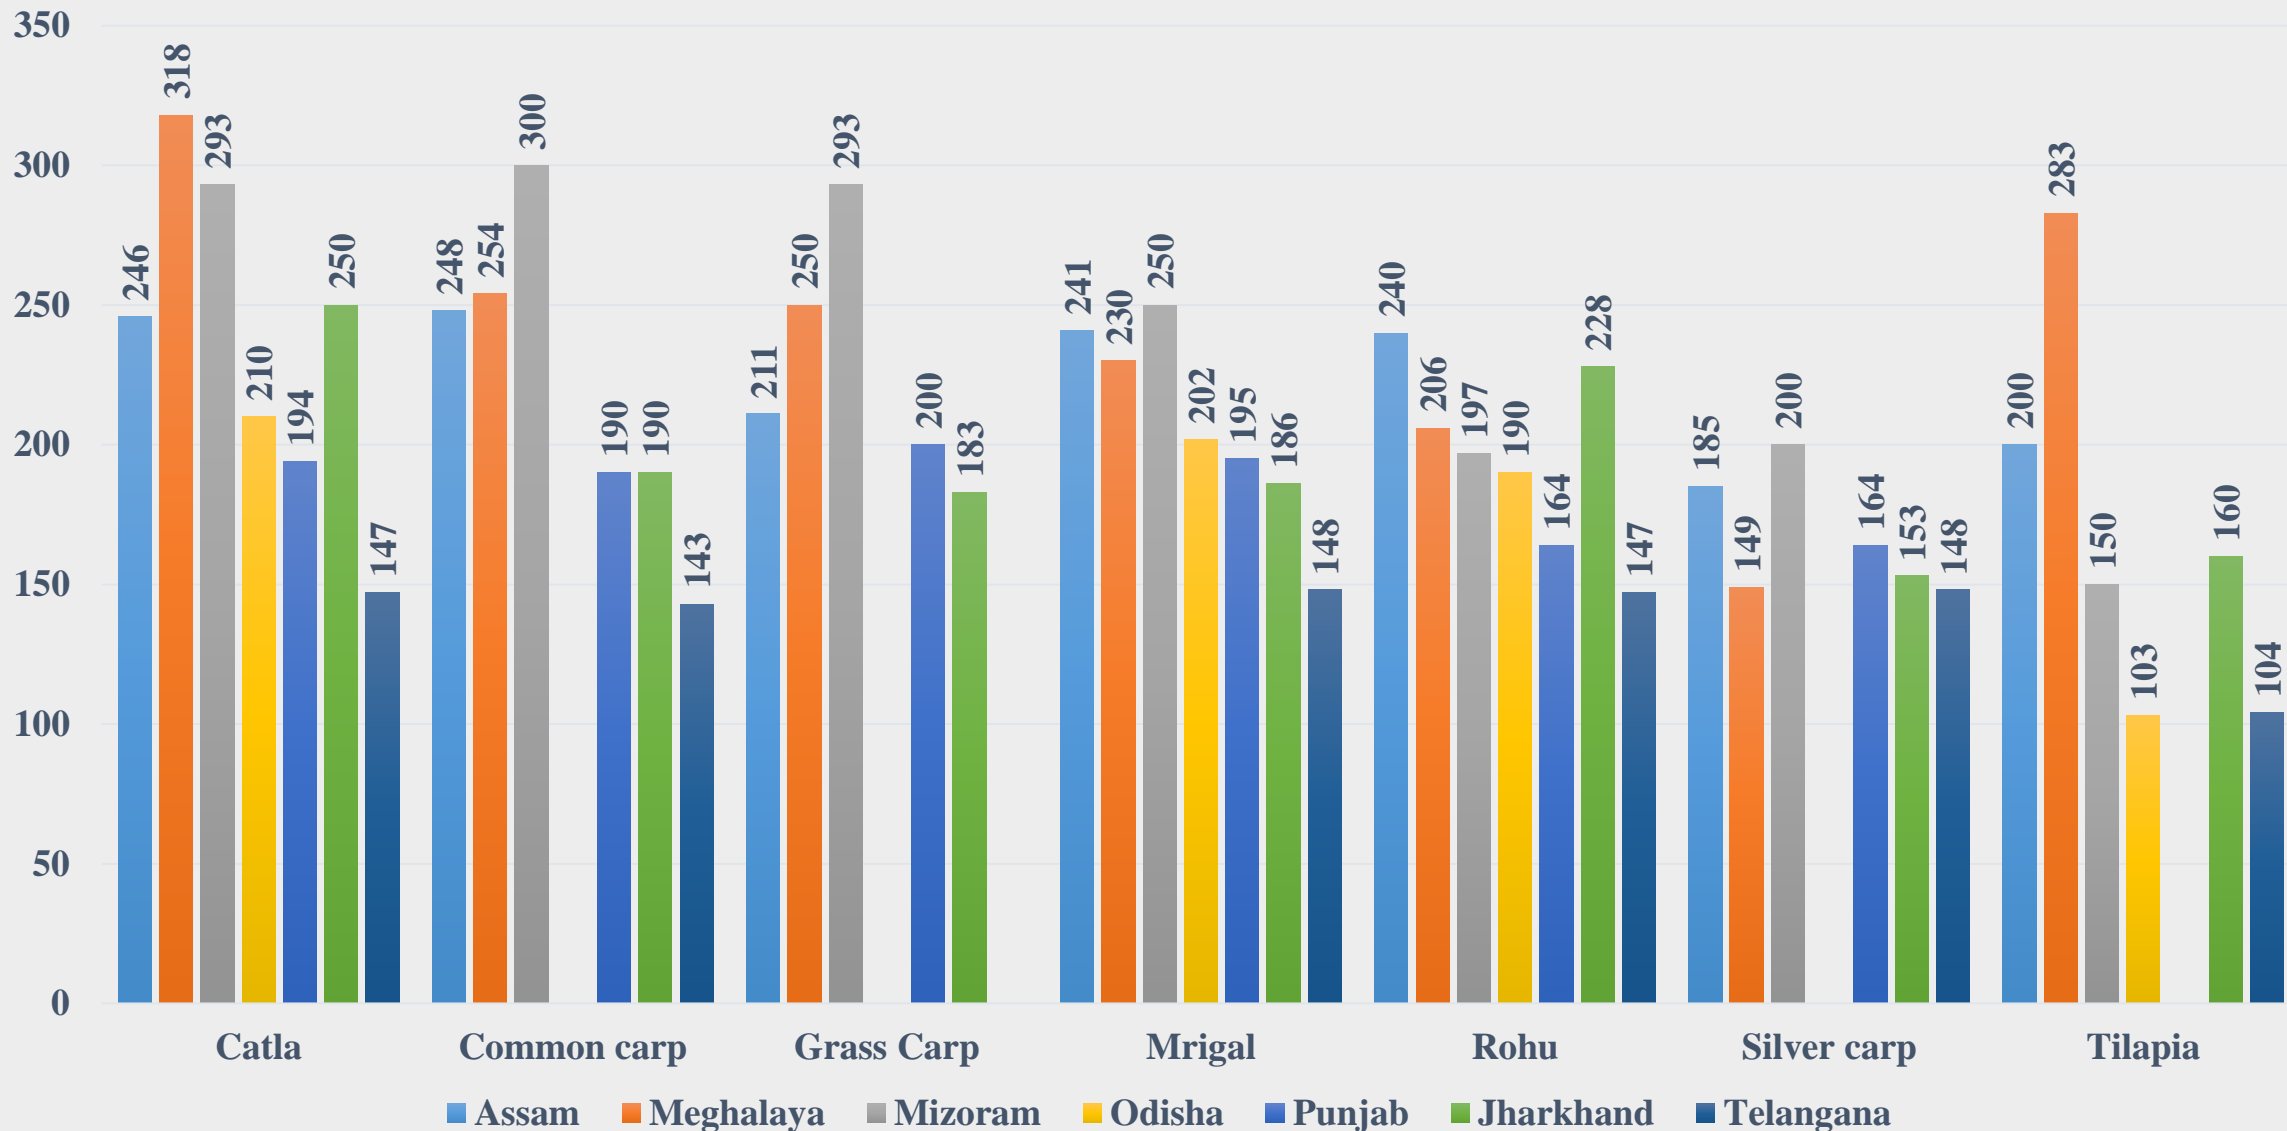

# Average Retail Price (Rs. Per Kg) of various Fresh Water Species across States/UTs

For the Period 24.02.2025 to 02.03.2025

For further details visit: <https://fmpisnfdb.in>