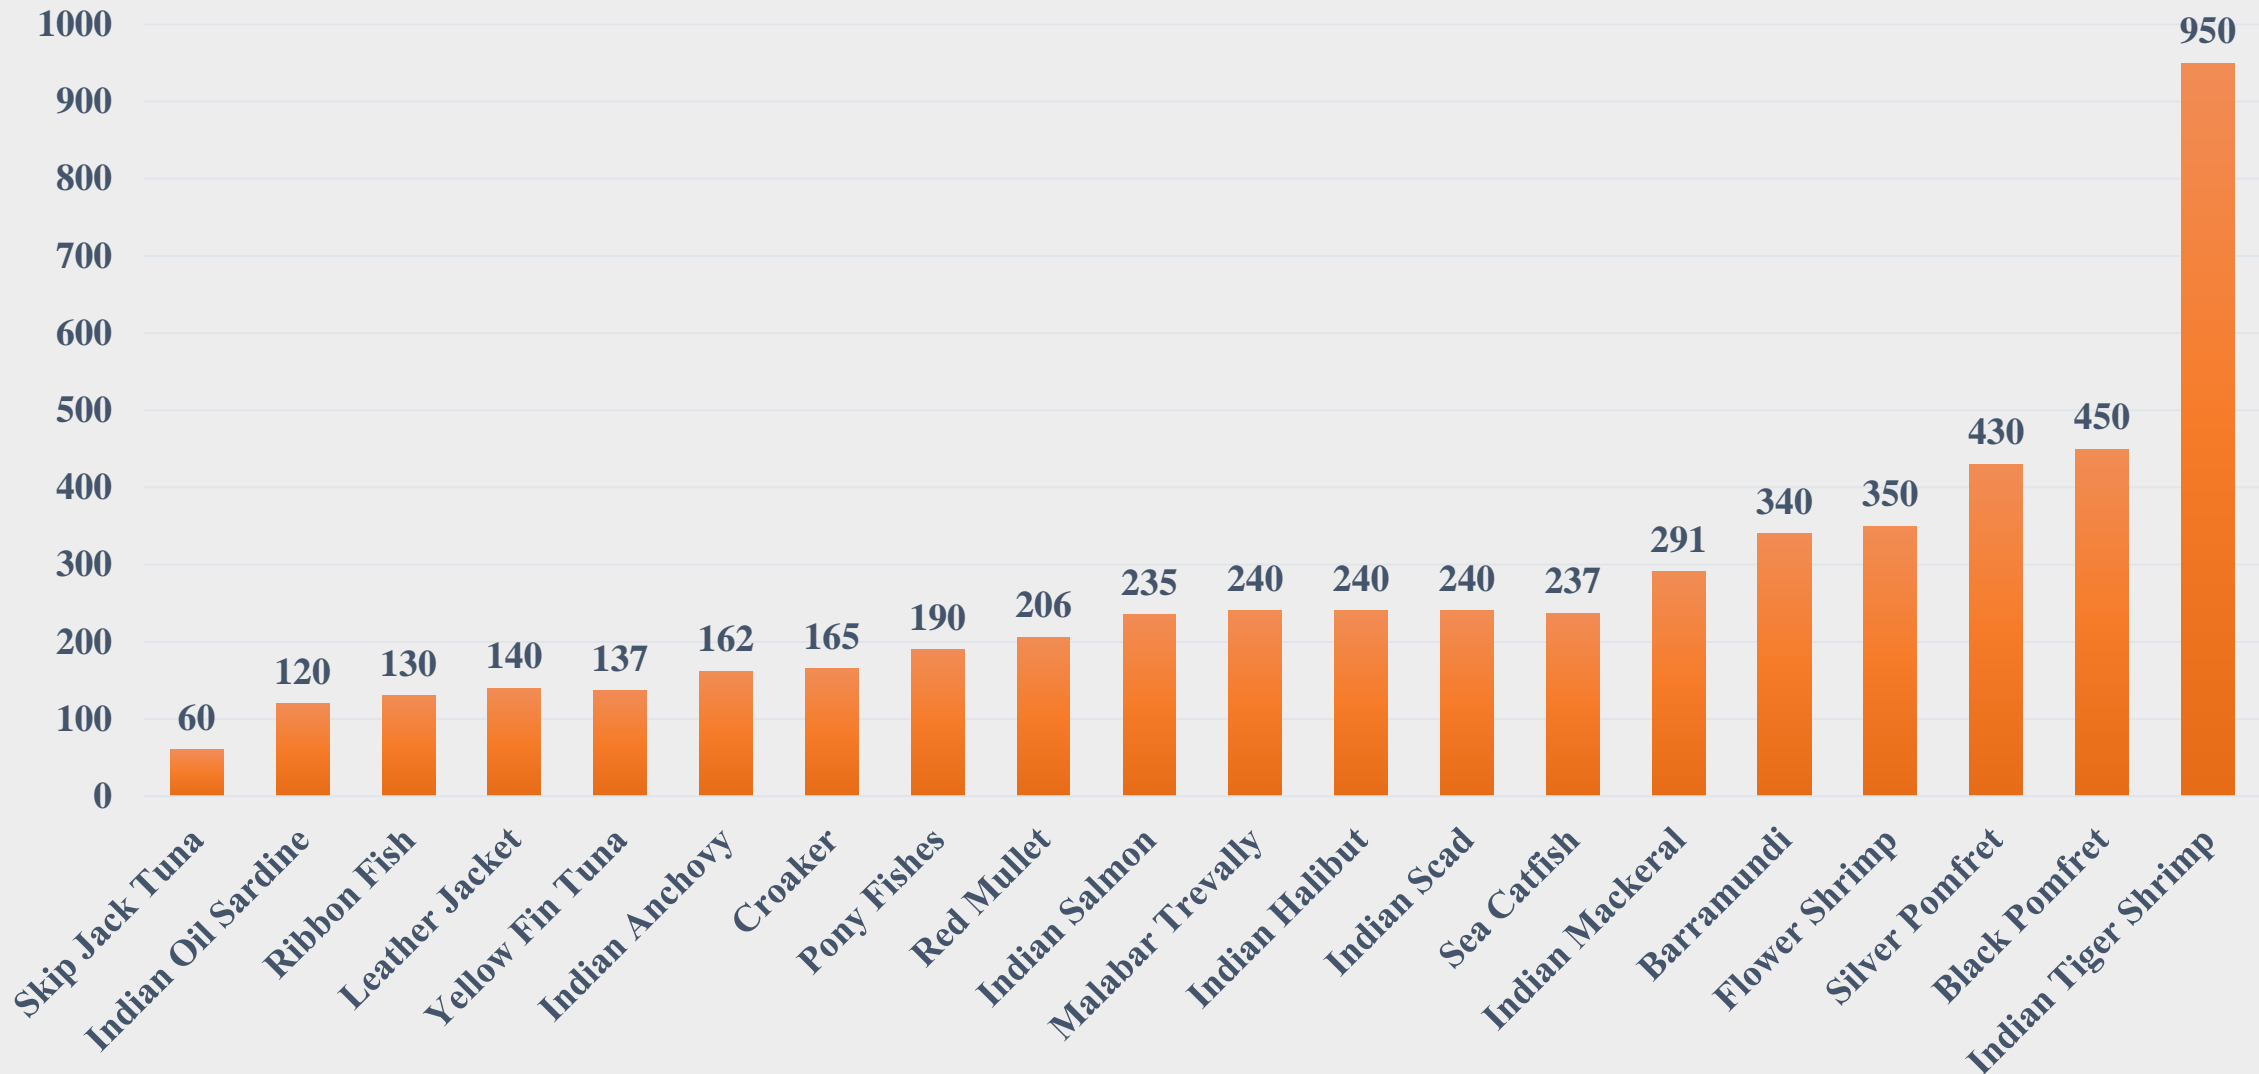

Average Price (Rs. per Kg) of Marine Species at Fishing Harbours in Tamil Nadu

For the Period 24.02.2025 to 02.03.2025

Data Source: NETFISH, MPEDA