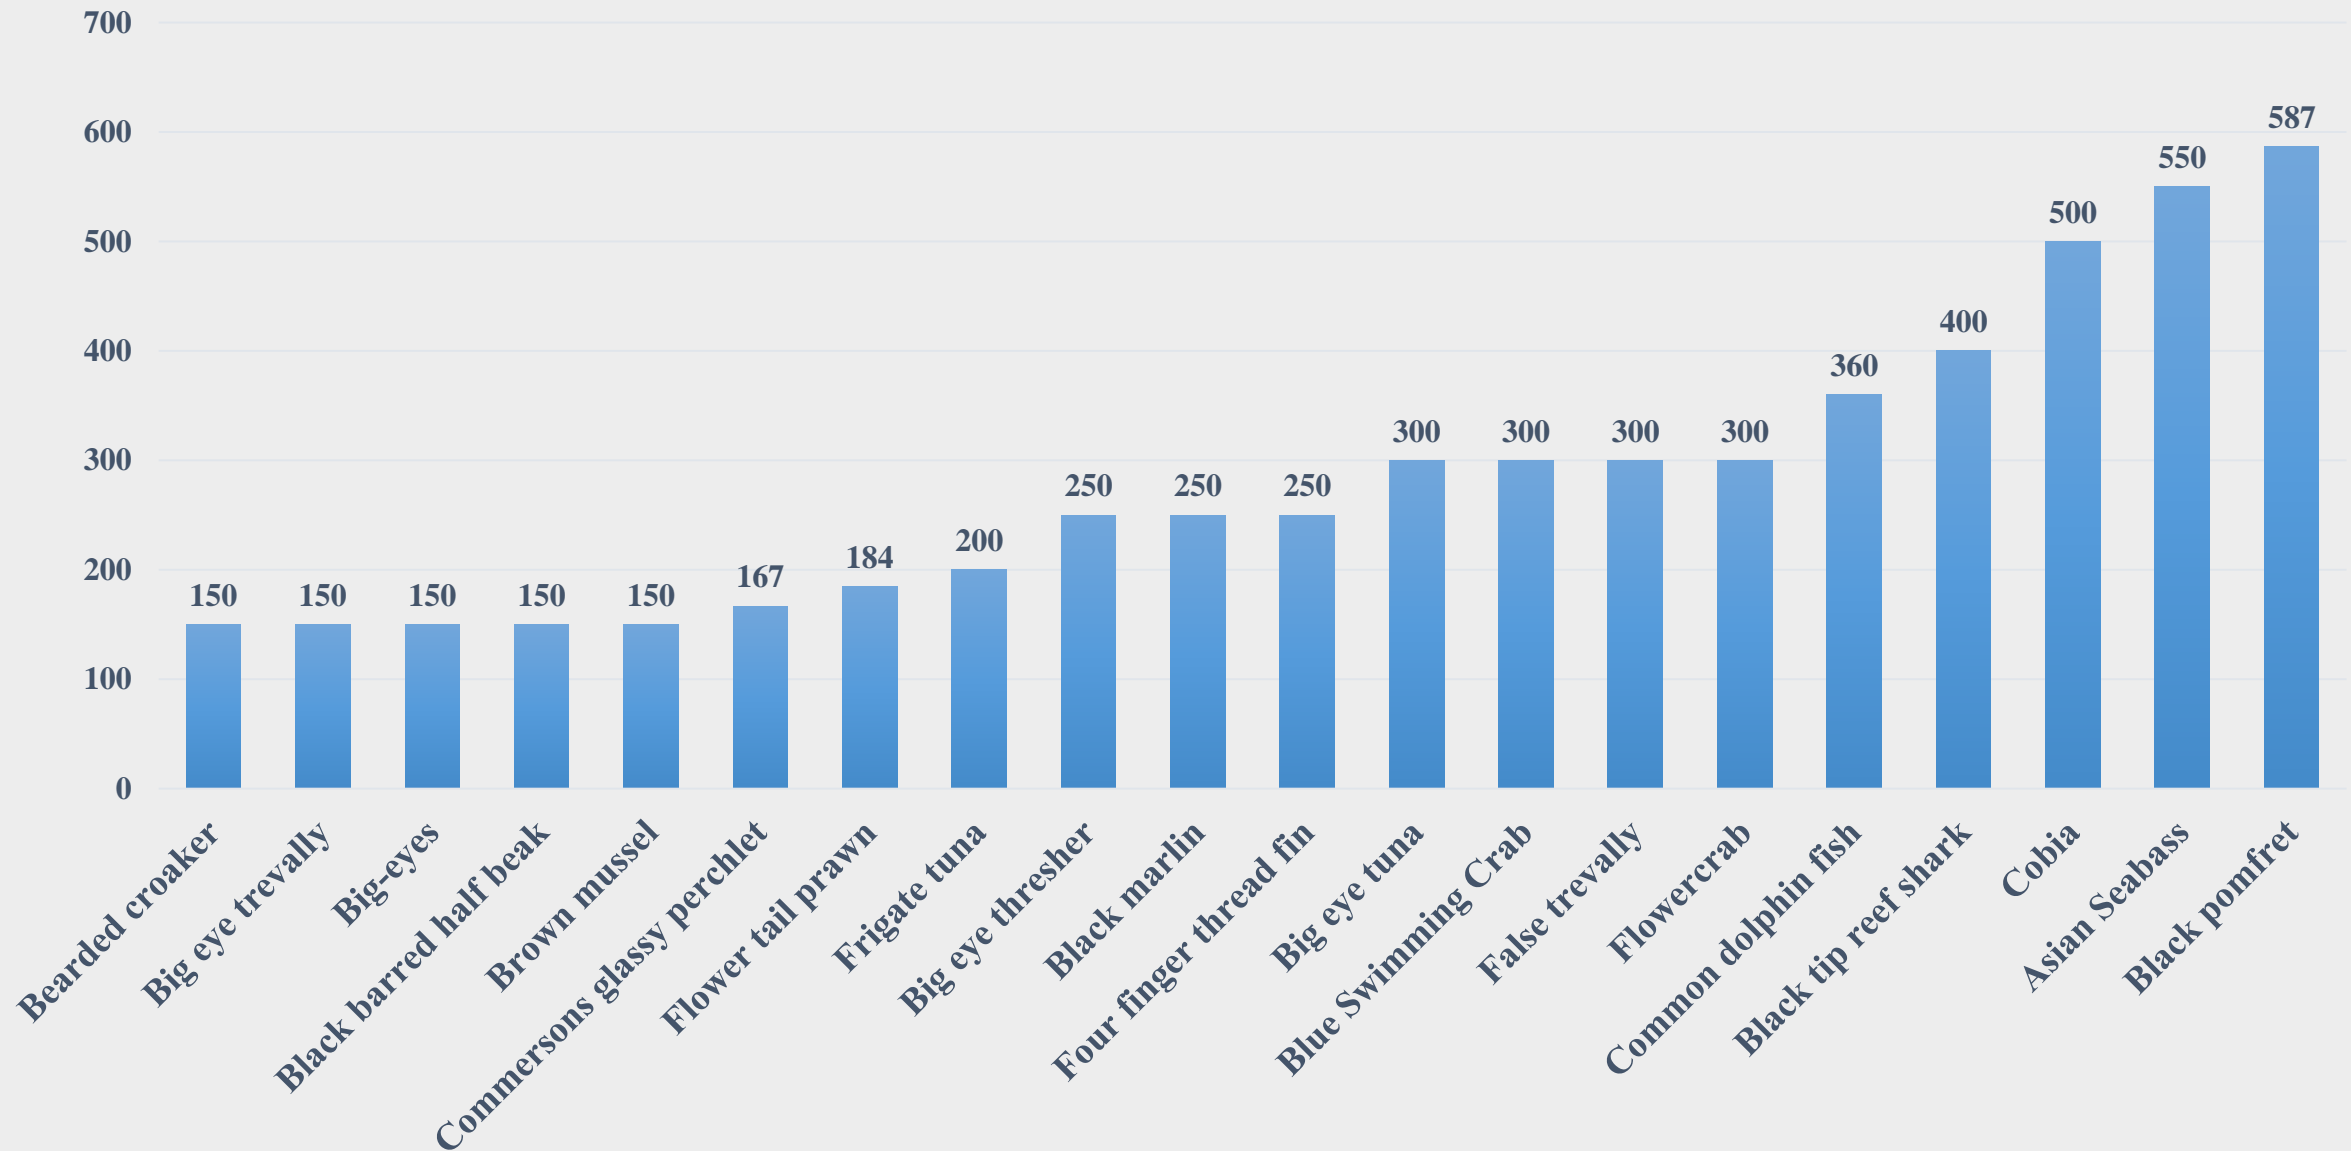

Average Retail Price (Rs. Per Kg) of Various Fish Species in Kerala

For the Period 24.02.2025 to 02.03.2025

For further details visit: <https://fmpisnfdb.in>