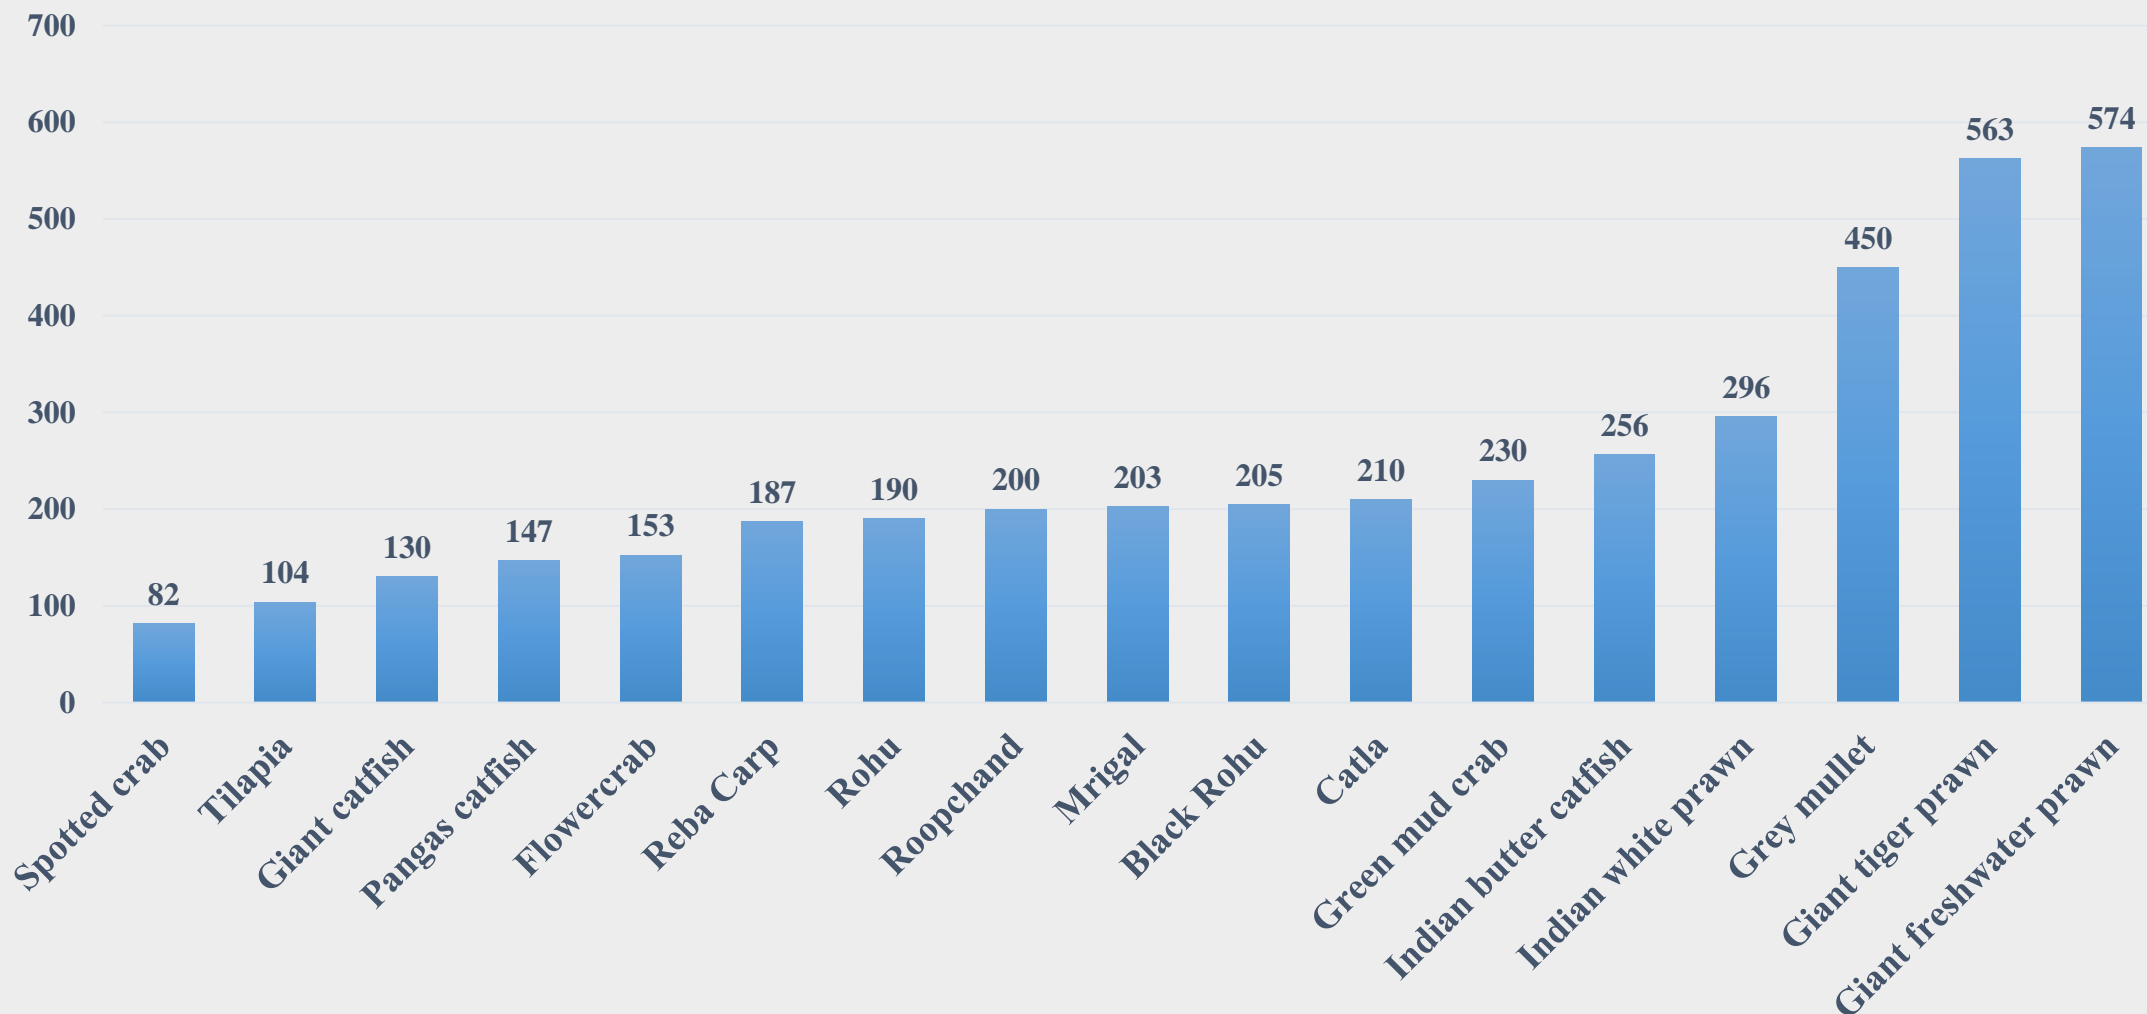

Average Retail Price (Rs. Per Kg) of Various Fish Species in Odisha

For the Period 24.02.2025 to 02.03.2025

For further details visit: <https://fmpisnfdb.in>