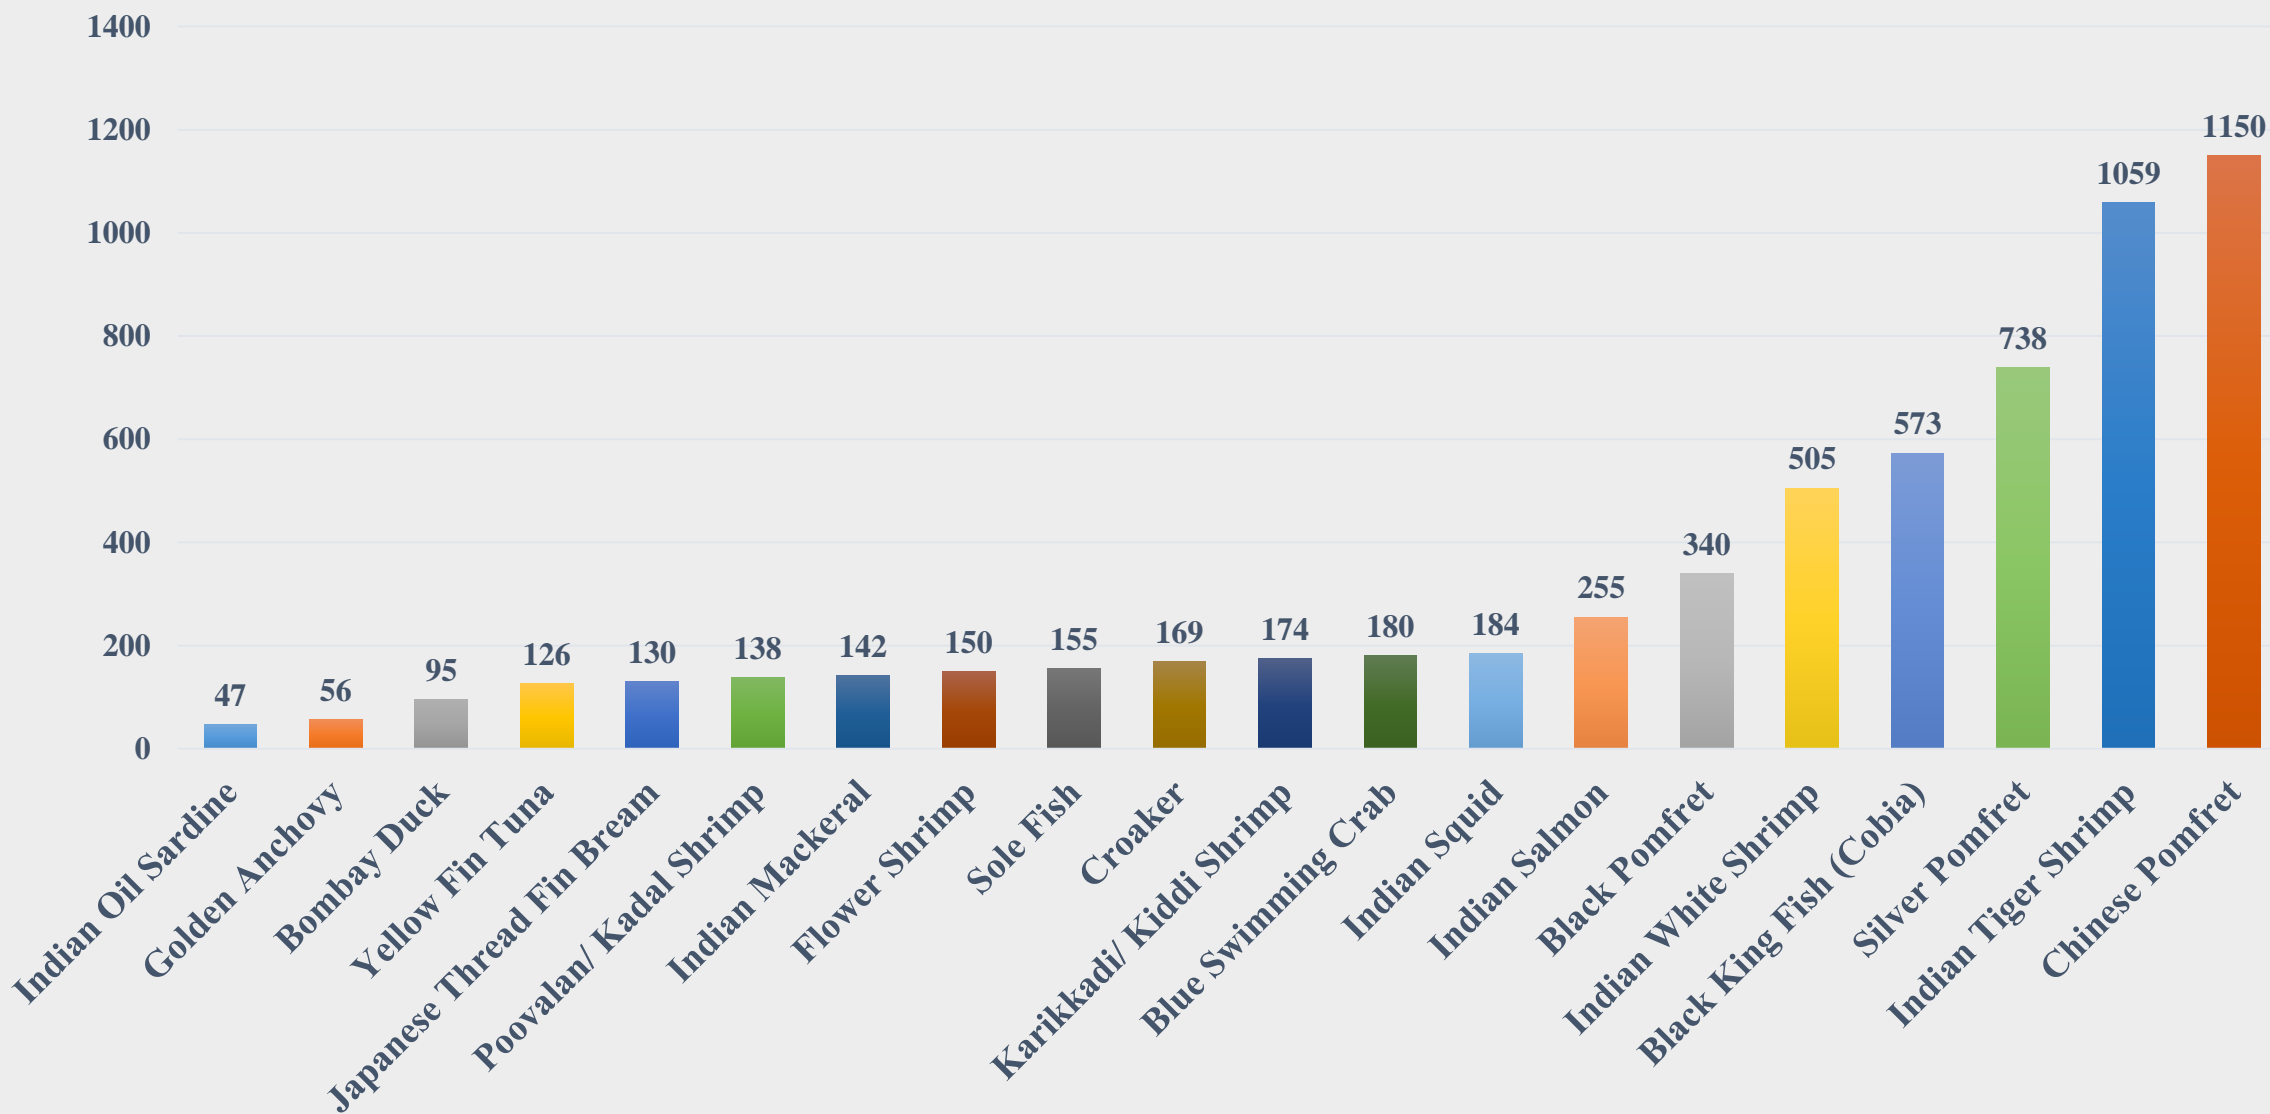

Average Price (Rs. per Kg.) of Marine Species across Fish Landing Centres of India

For the Period 24.02.2025 to 02.03.2025

Data Source: NETFISH, MPEDA