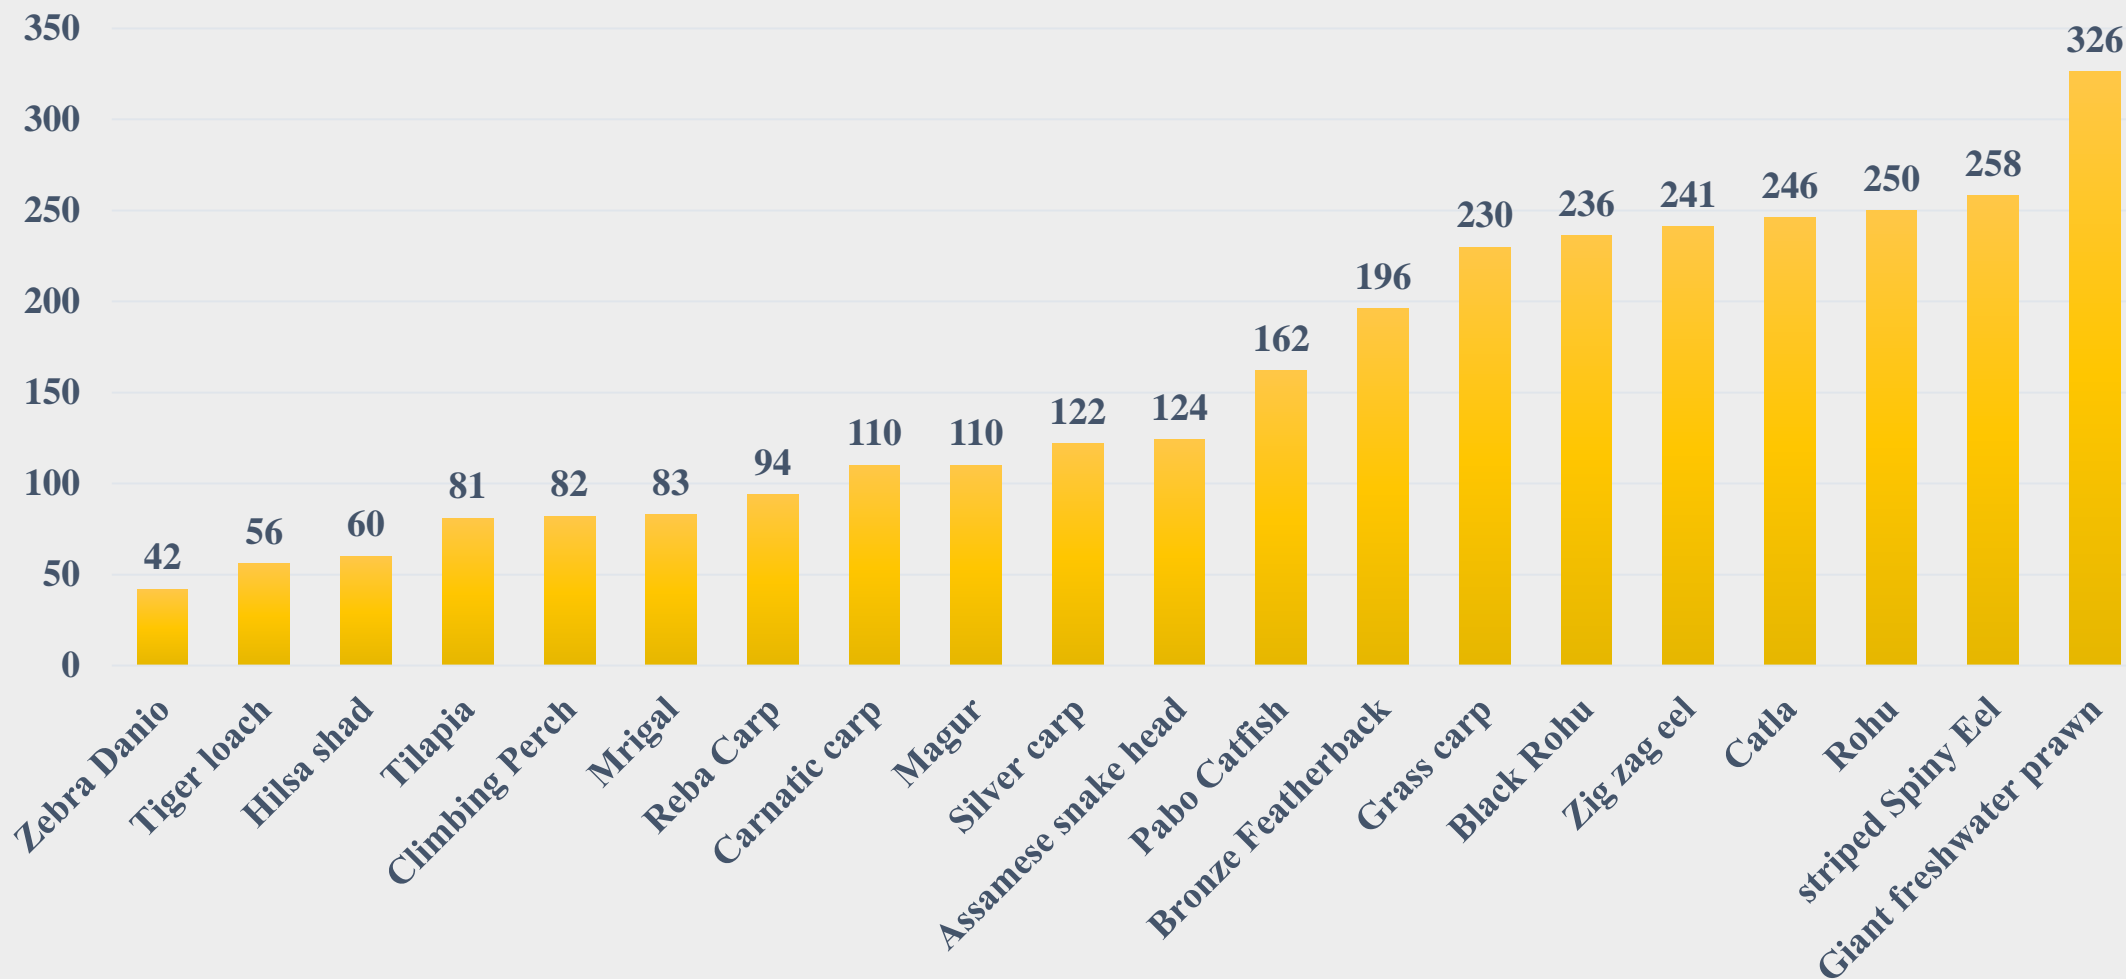

Average Wholesale Price (Rs. Per Kg) of Various Fish Species in Bihar

For the Period 24.02.2025 to 02.03.2025

For further details visit: <https://fmpisnfdb.in>