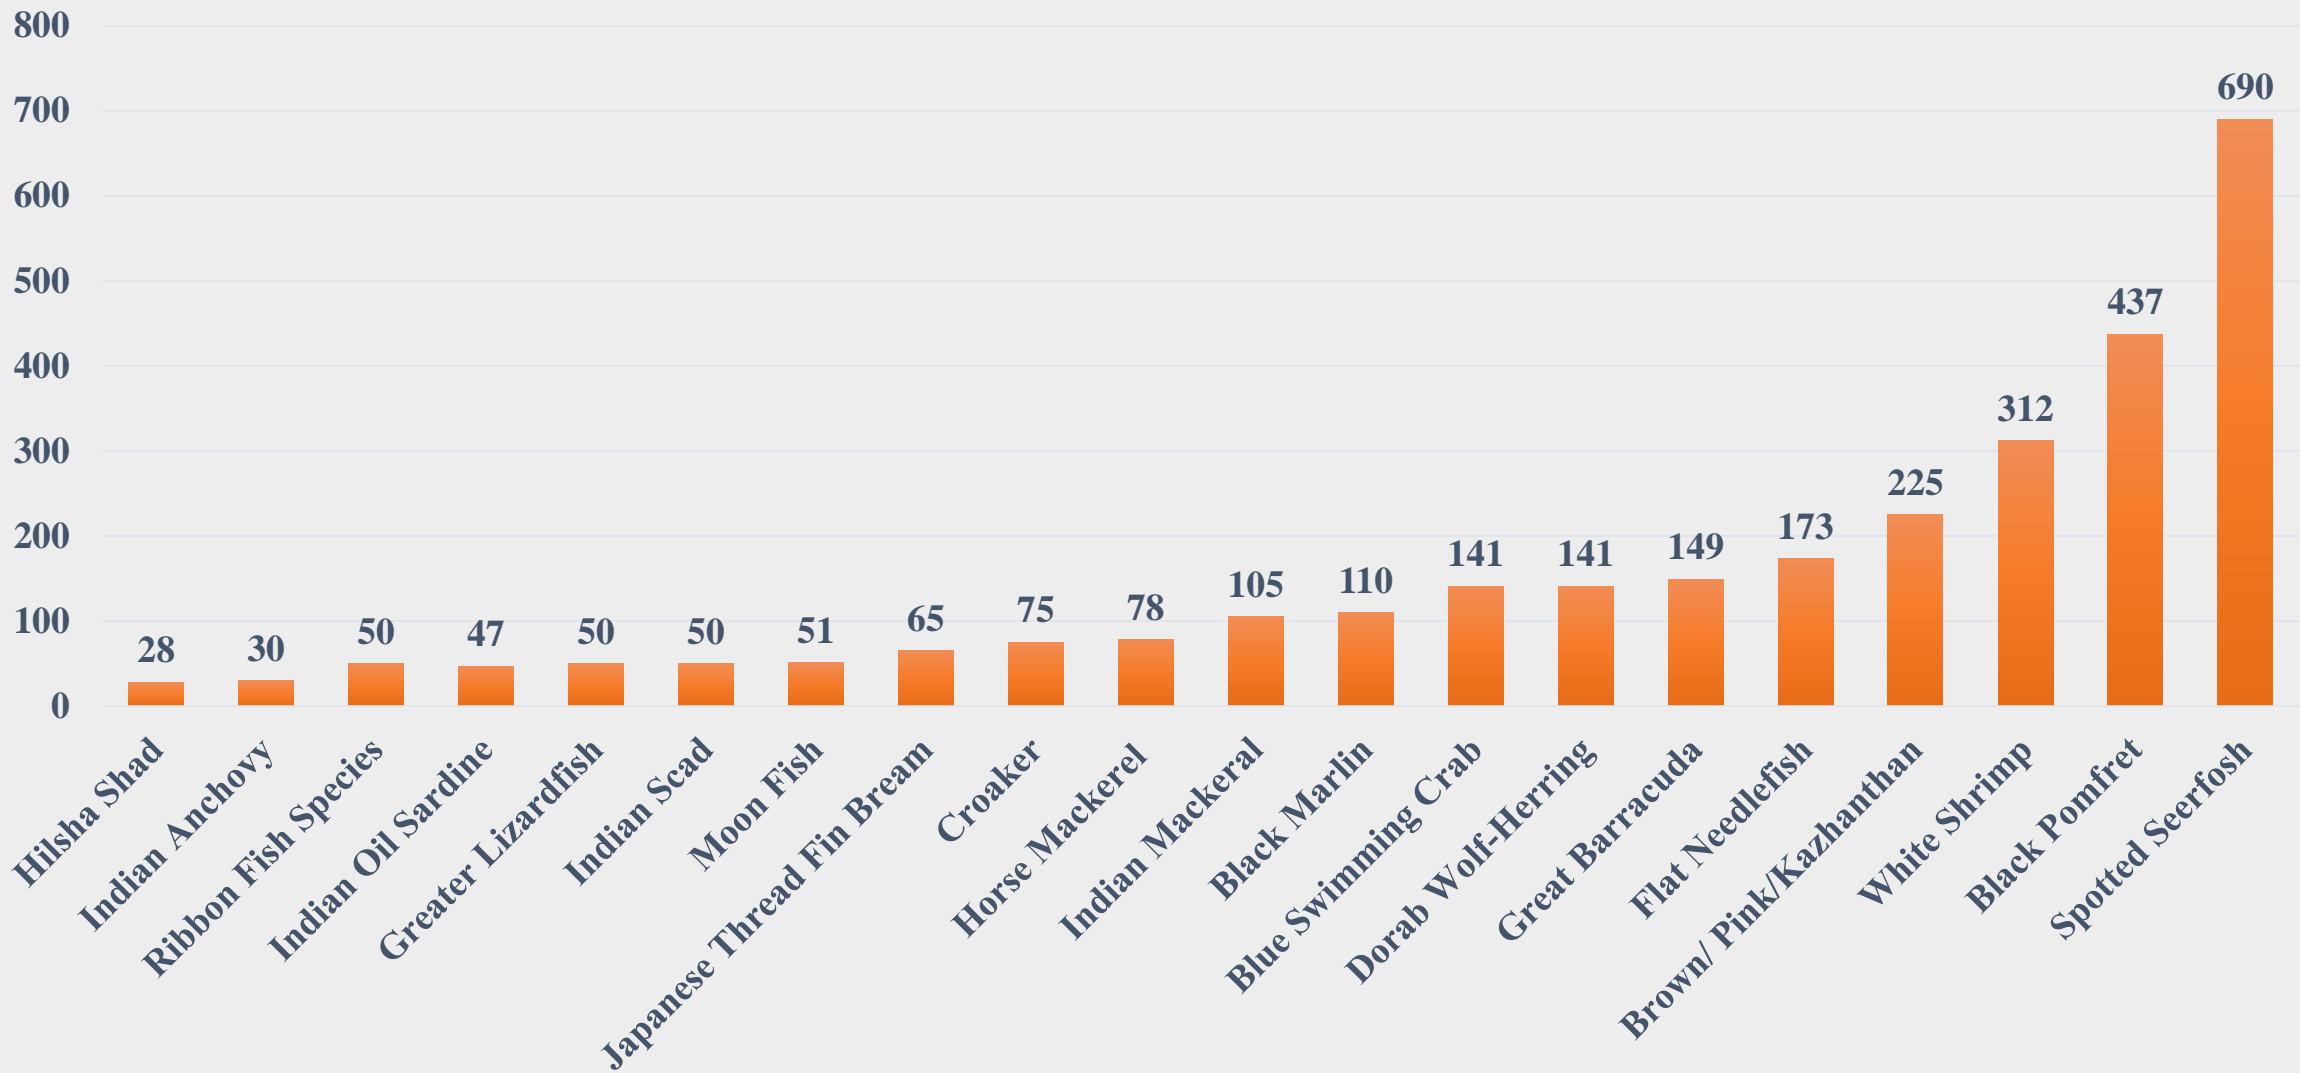

Average Price (Rs. per Kg) of Marine Species at Fishing Harbours in Karnataka

For the Period 24.02.2025 to 02.03.2025

Data Source: NETFISH, MPEDA