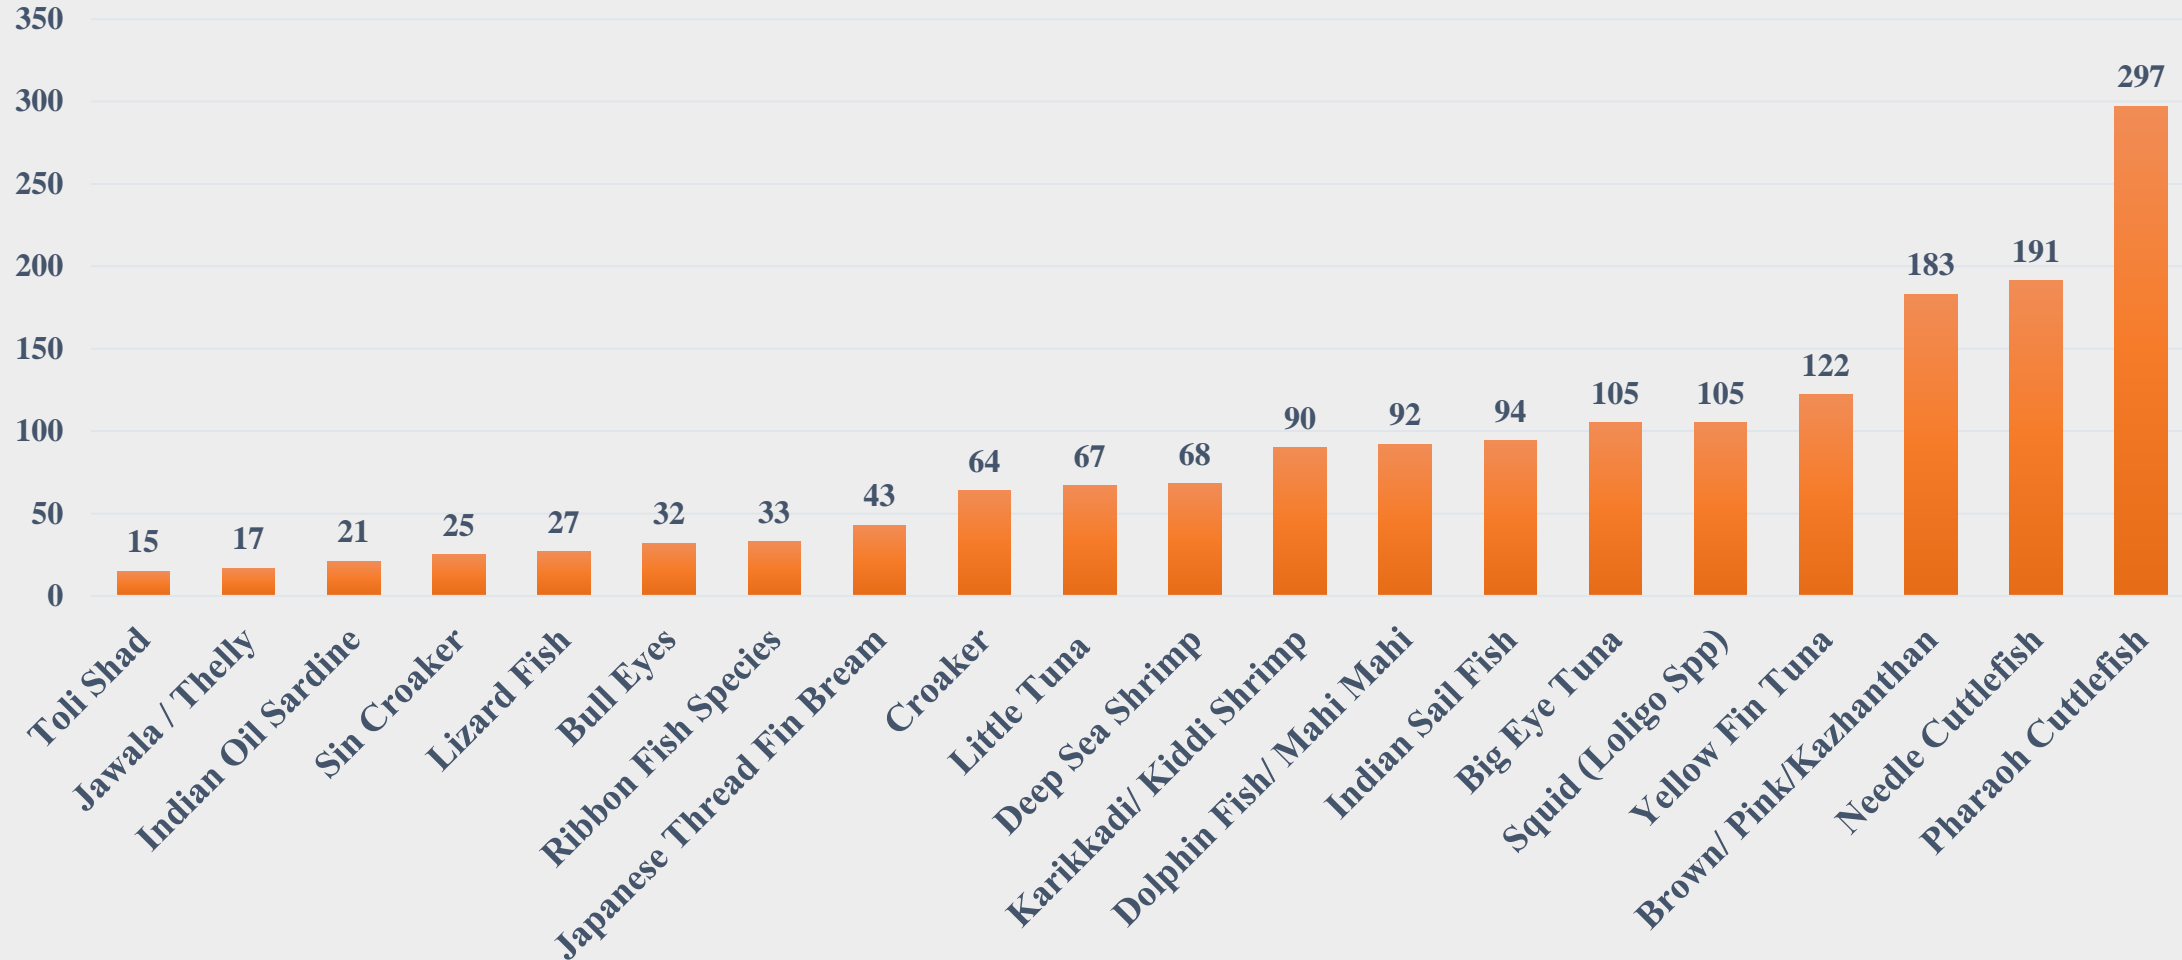

Average Price (Rs. per Kg) of Marine Species at Fishing Harbours in Gujarat

For the Period 24.02.2025 to 02.03.2025

Data Source: NETFISH, MPEDA