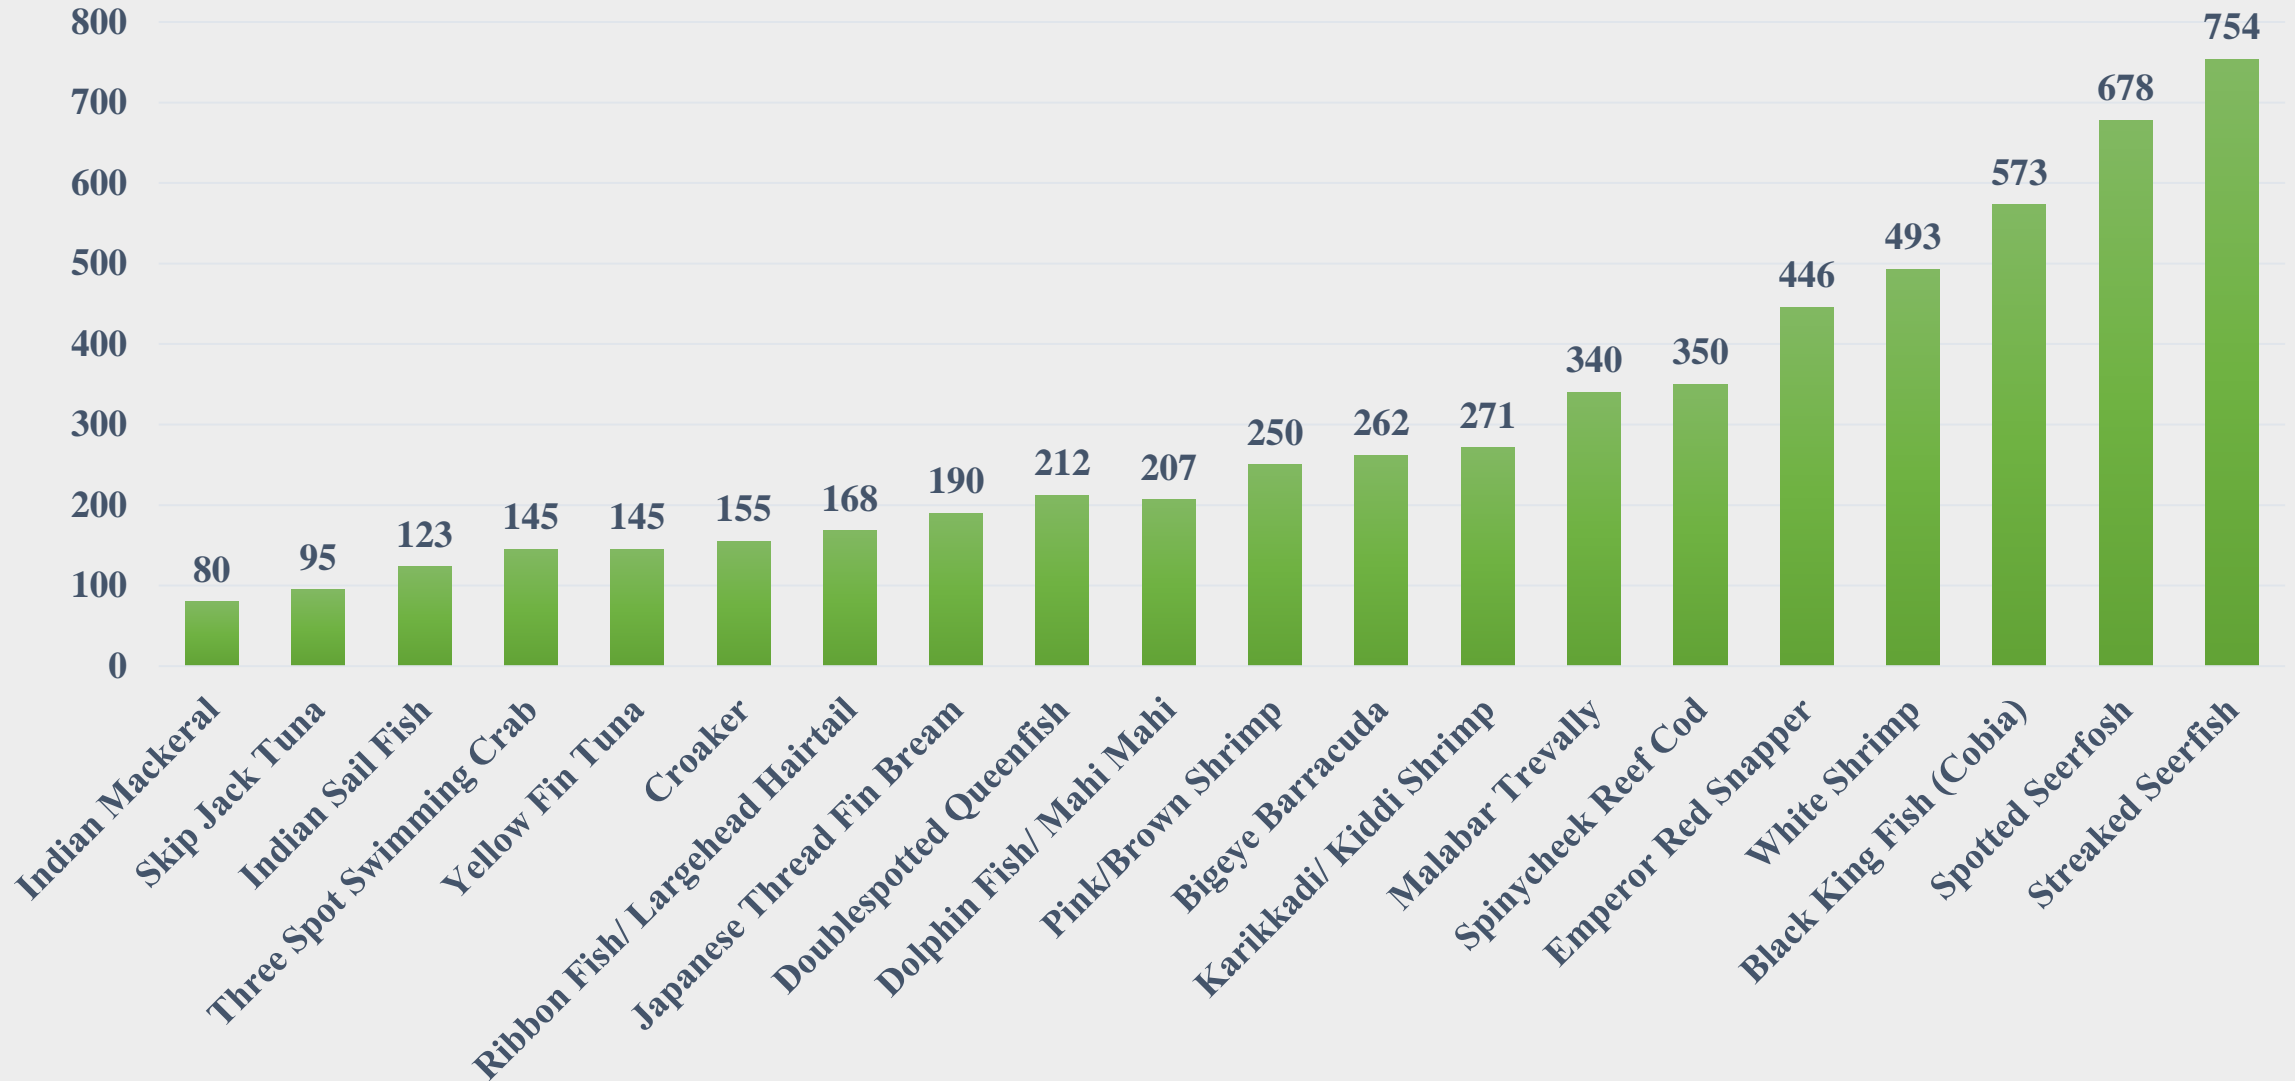

Average Price (Rs. Per Kg) of Marine Species at Fish Landing Centres in Andhra Pradesh

For the Period 24.02.2025 to 02.03.2025

Data Source: NETFISH, MPEDA