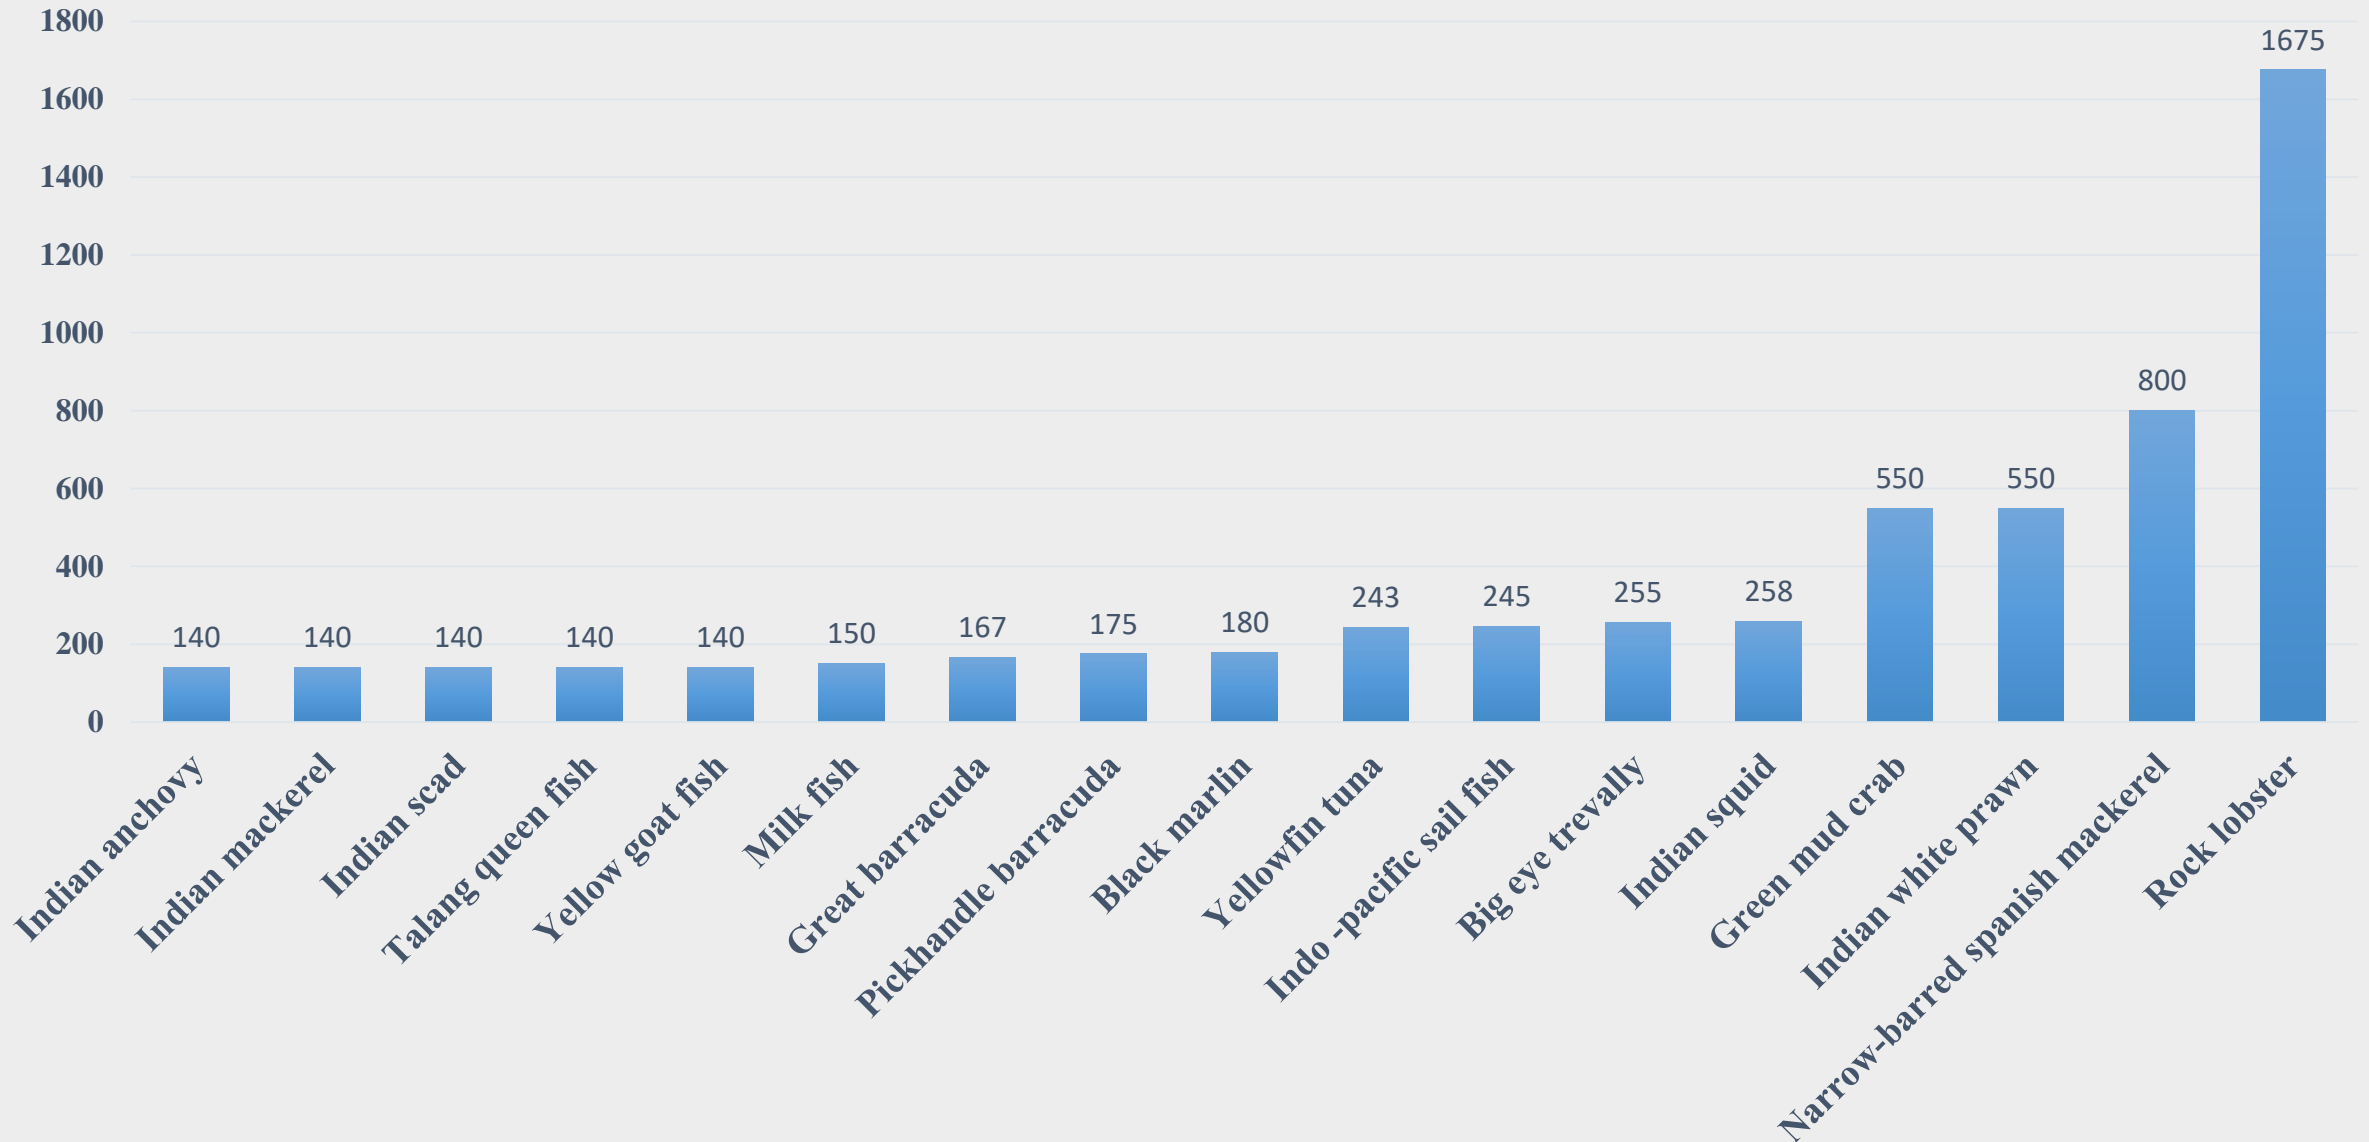

Average Retail Price (Rs. Per Kg) of Various Fish Species Andaman & Nicobar Islands

For the Period 24.02.2025 to 02.03.2025

For further details visit: <https://fmpisnfdb.in>