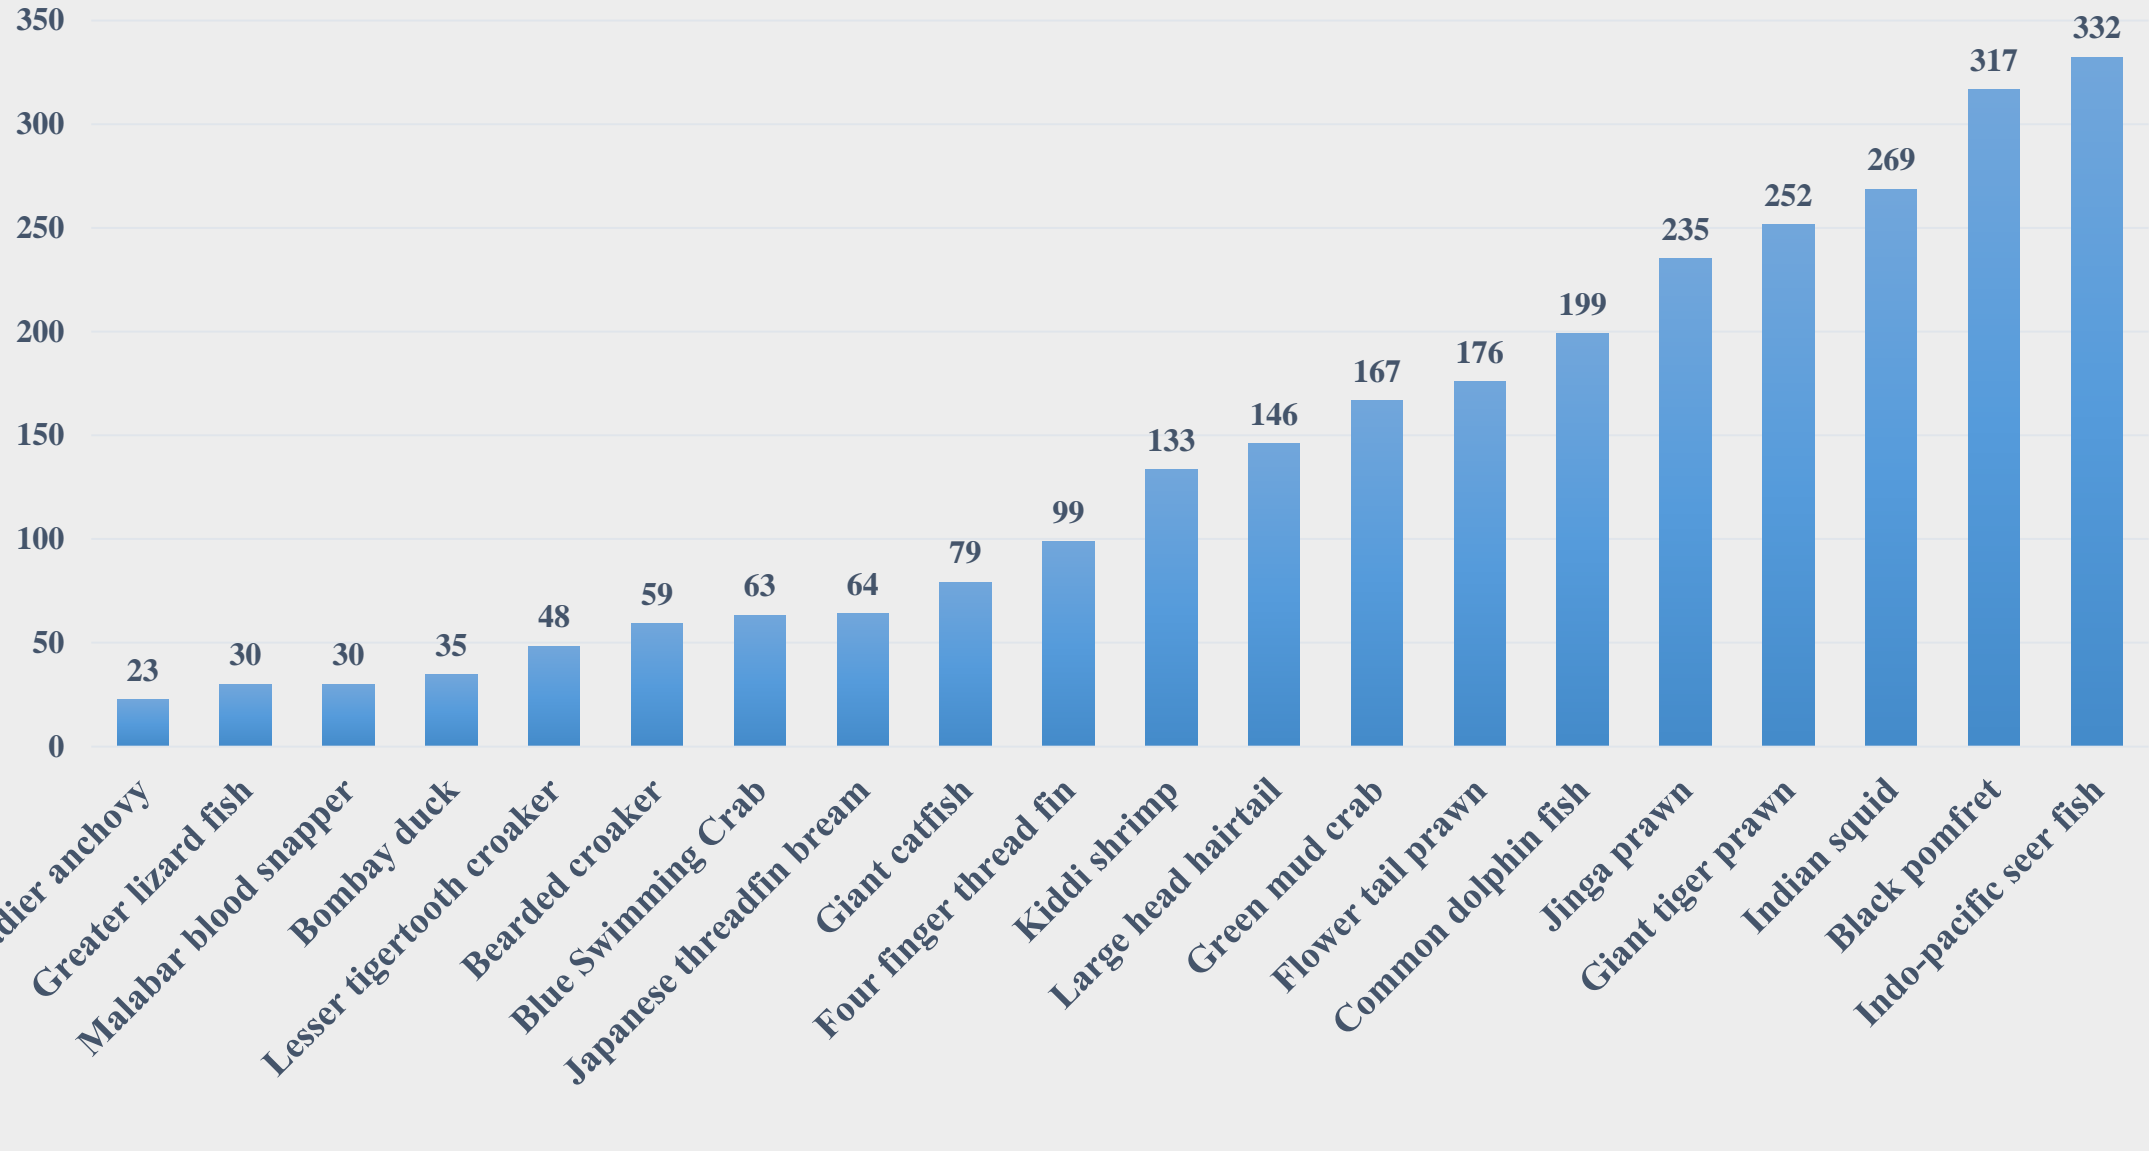

Average Retail Price (Rs. Per Kg) of Various Fish Species in Dadra and Nagar Haveli & Daman Diu

For the Period 24.02.2025 to 02.03.2025

For further details visit: <https://fmpisnfdb.in>