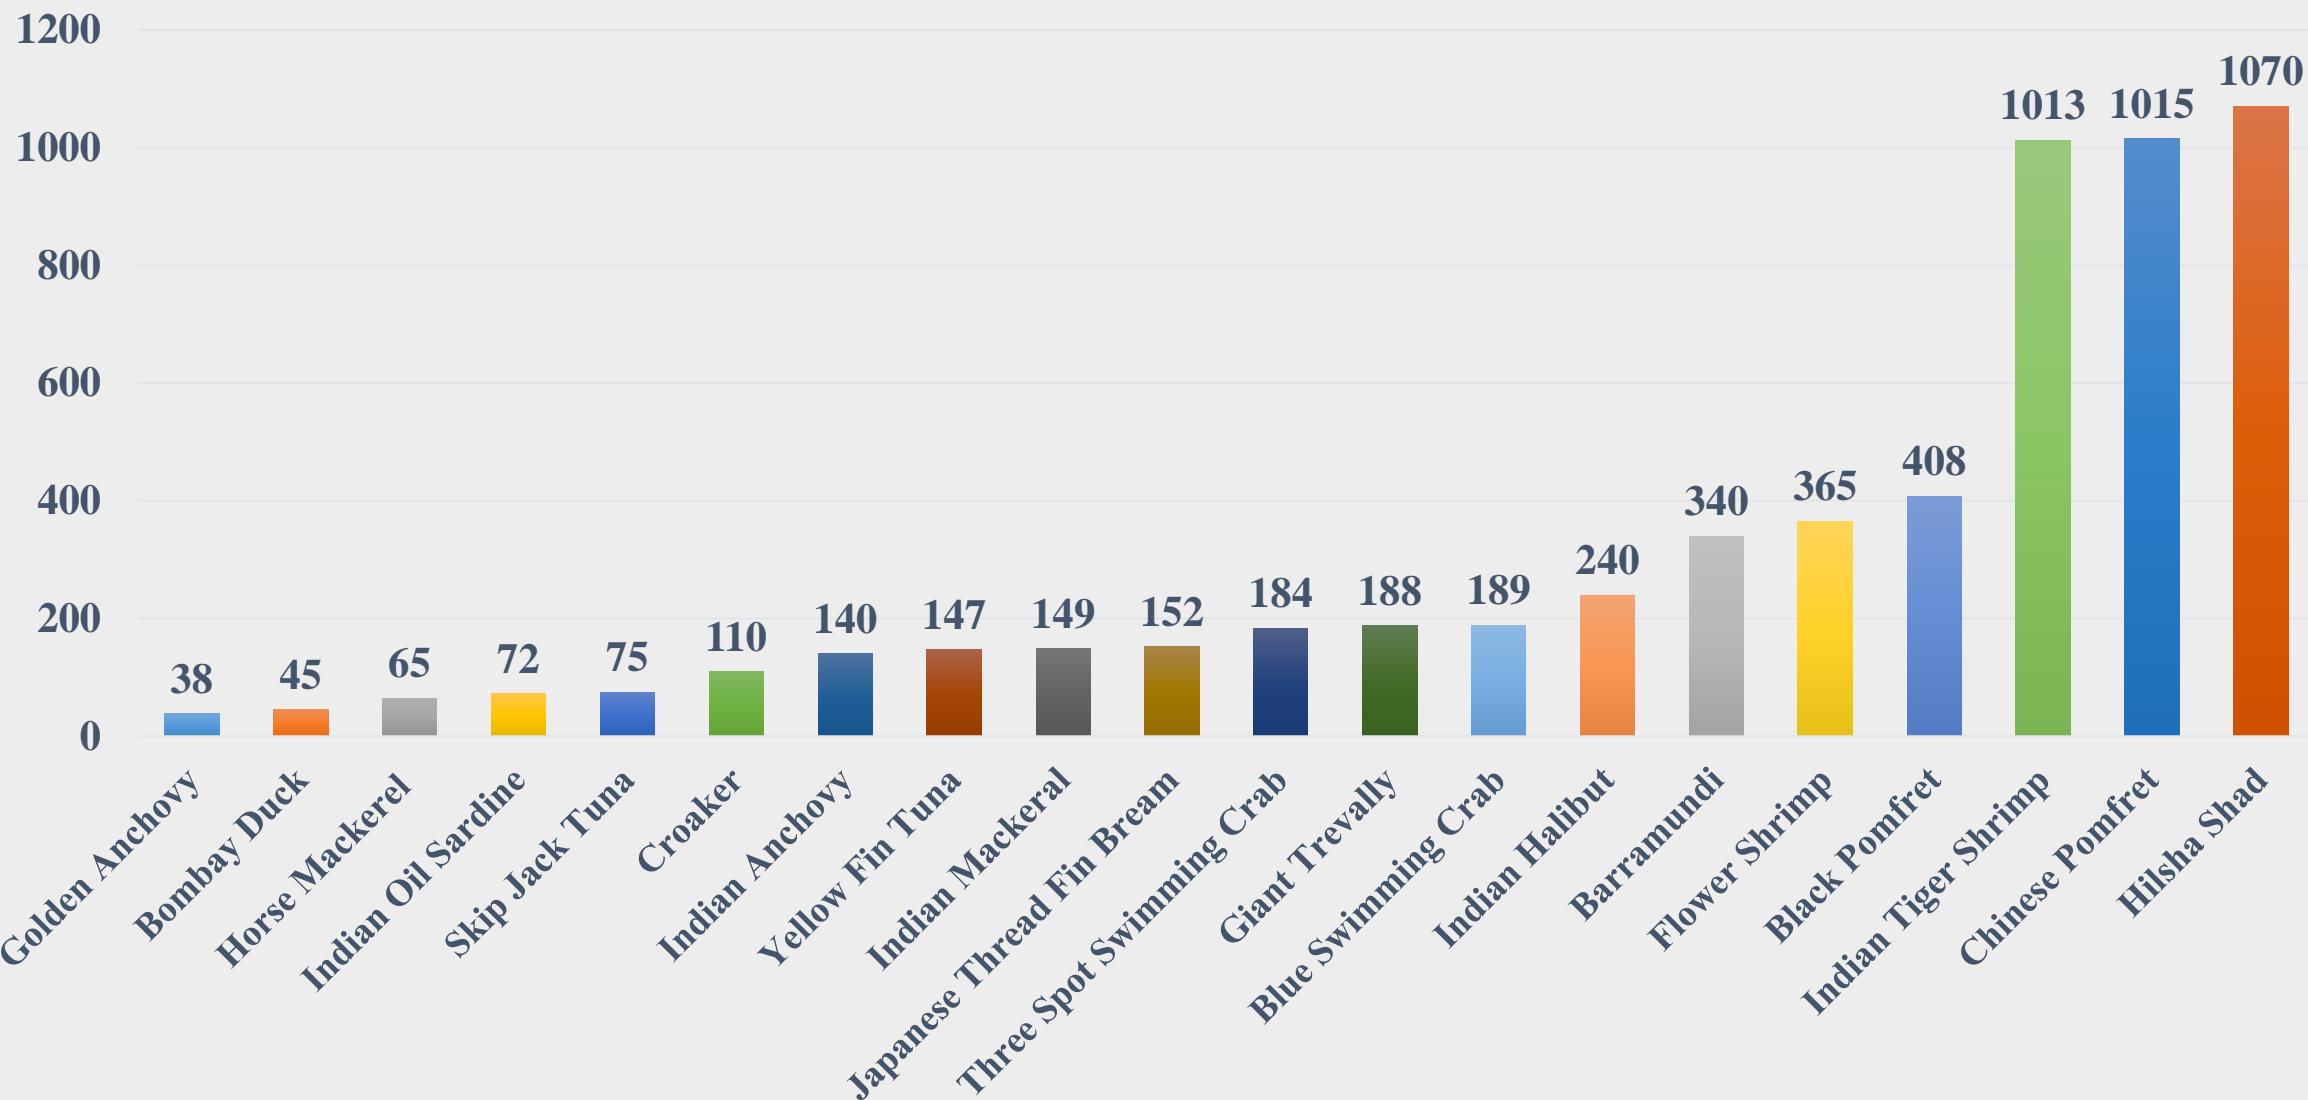

Average Price (Rs. per Kg) of Marine Fish Species across Fishing Harbours of India

For the Period 24.02.2025 to 02.03.2025

Data Source: NETFISH, MPEDA