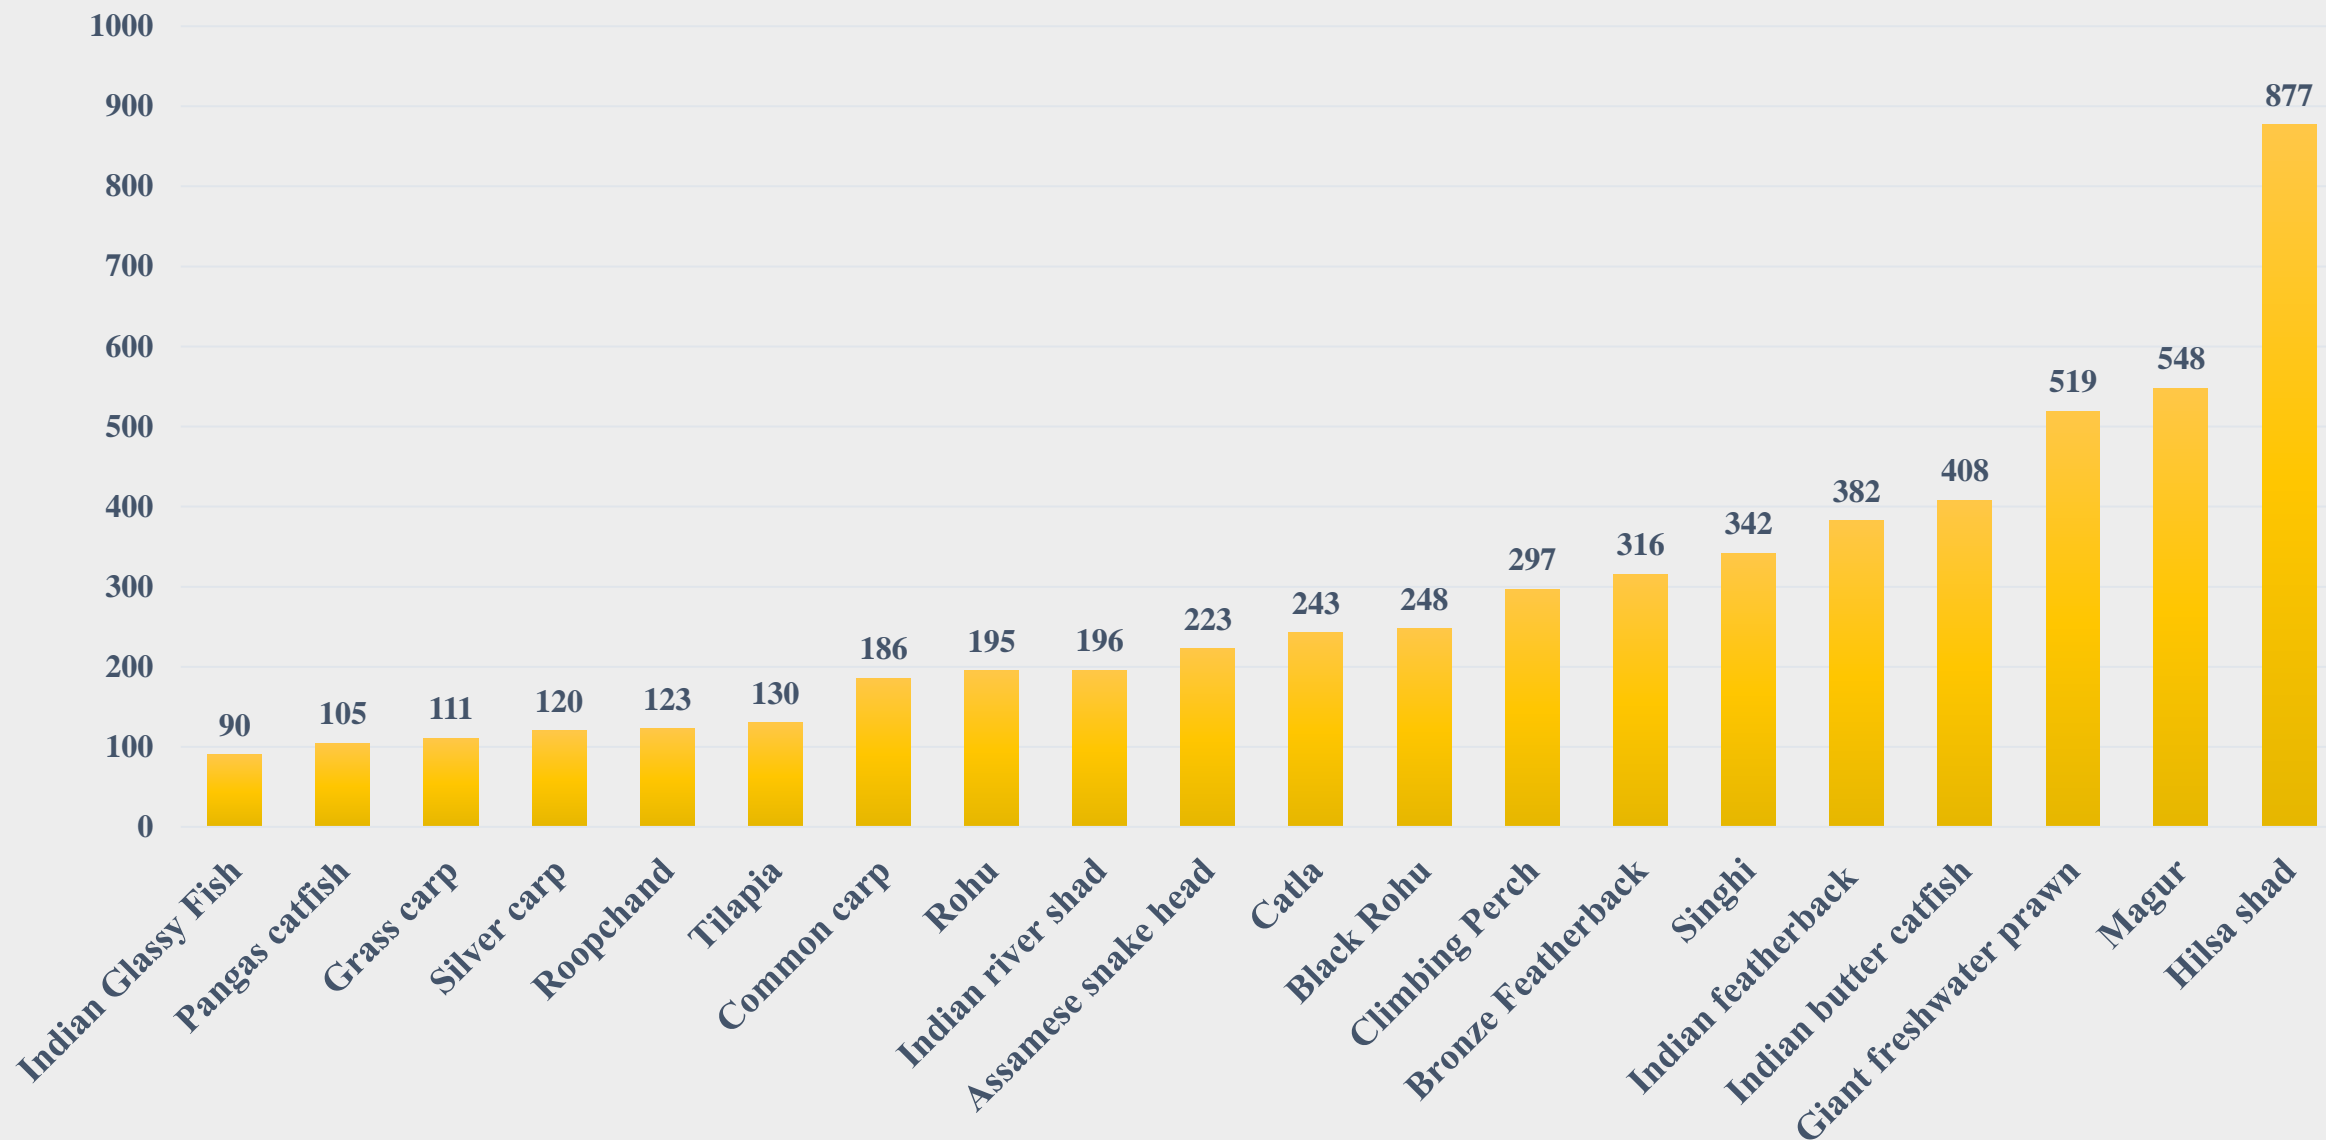

Average Wholesale Price (Rs. Per Kg) of Various Fish Species in Tripura

For the Period 24.02.2025 to 02.03.2025

For further details visit: <https://fmpisnfdb.in>