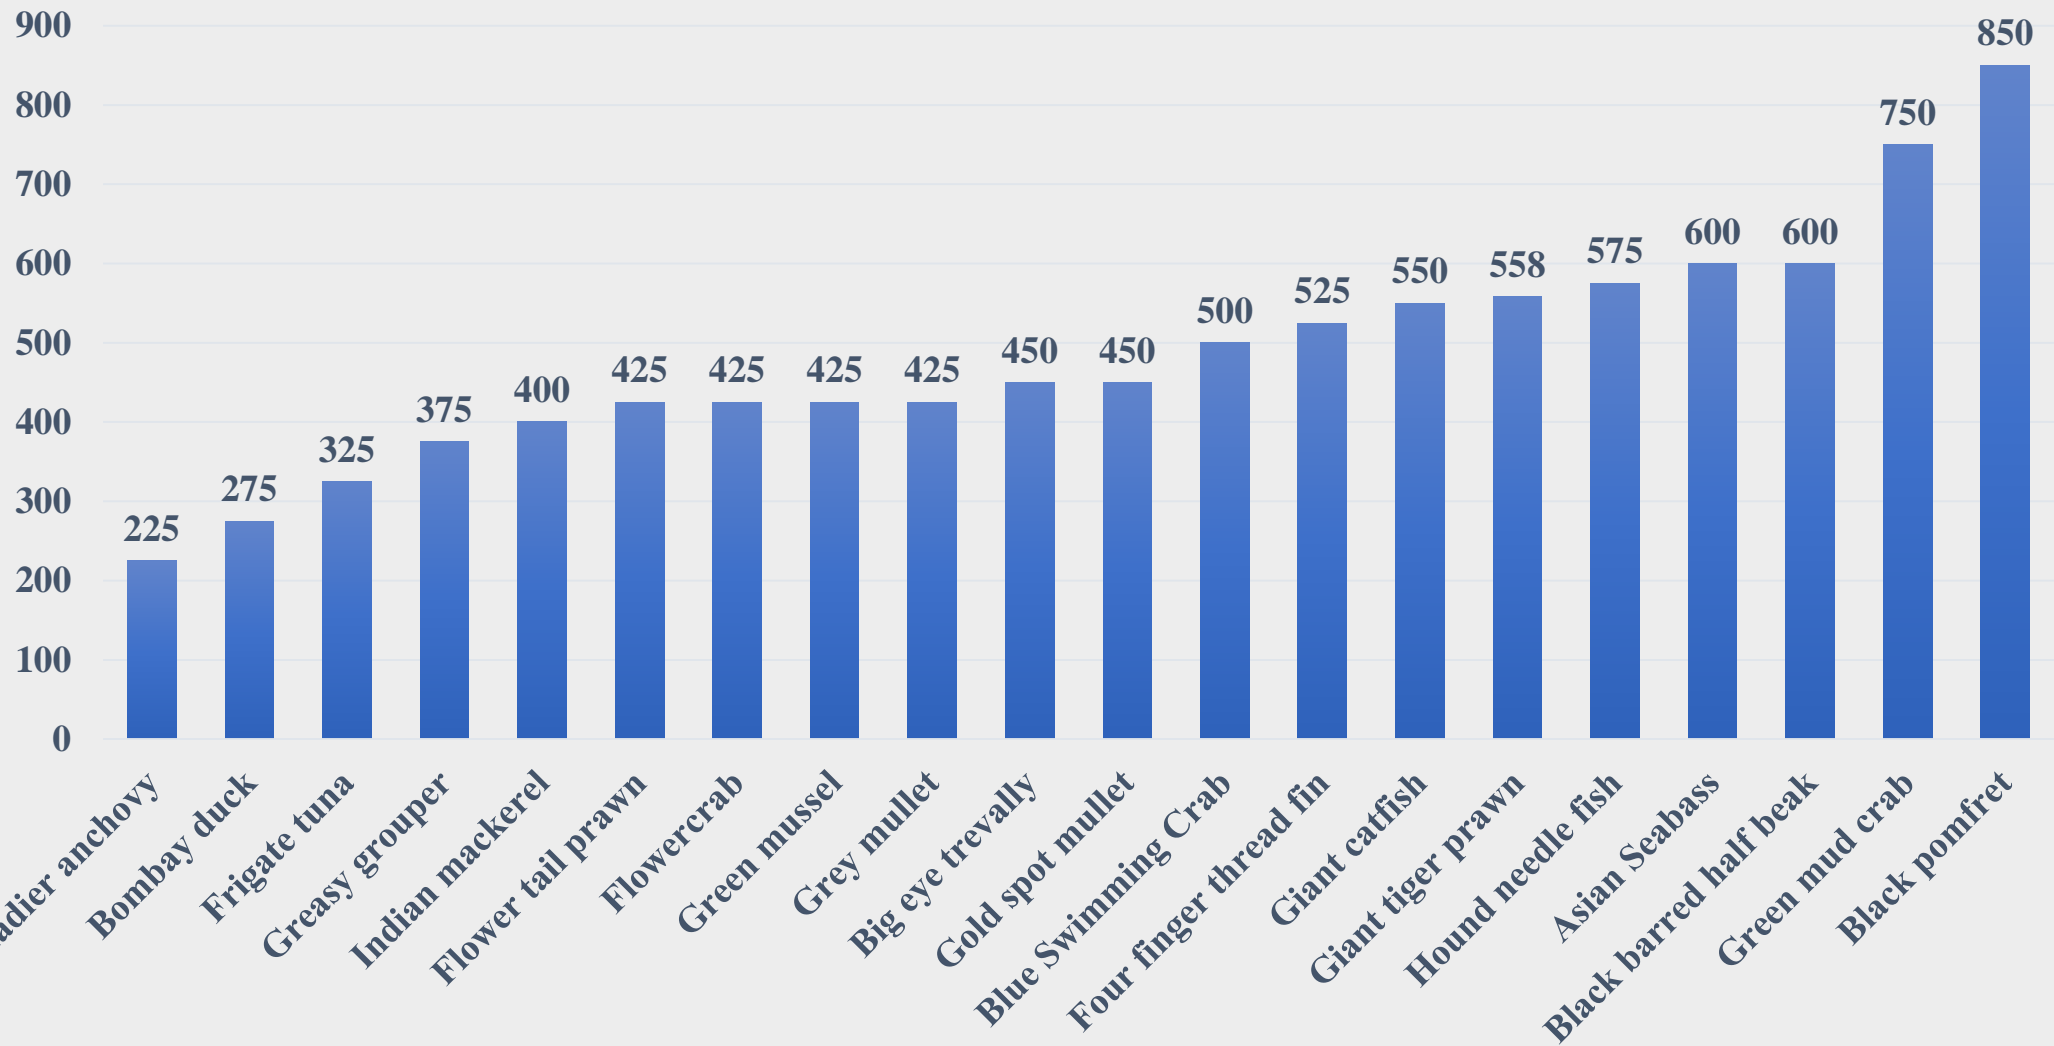

Average Retail Price (Rs. Per Kg) of Various Fish Species in Maharashtra

For the Period 24.02.2025 to 02.03.2025

For further details visit: <https://fmpisnfdb.in>