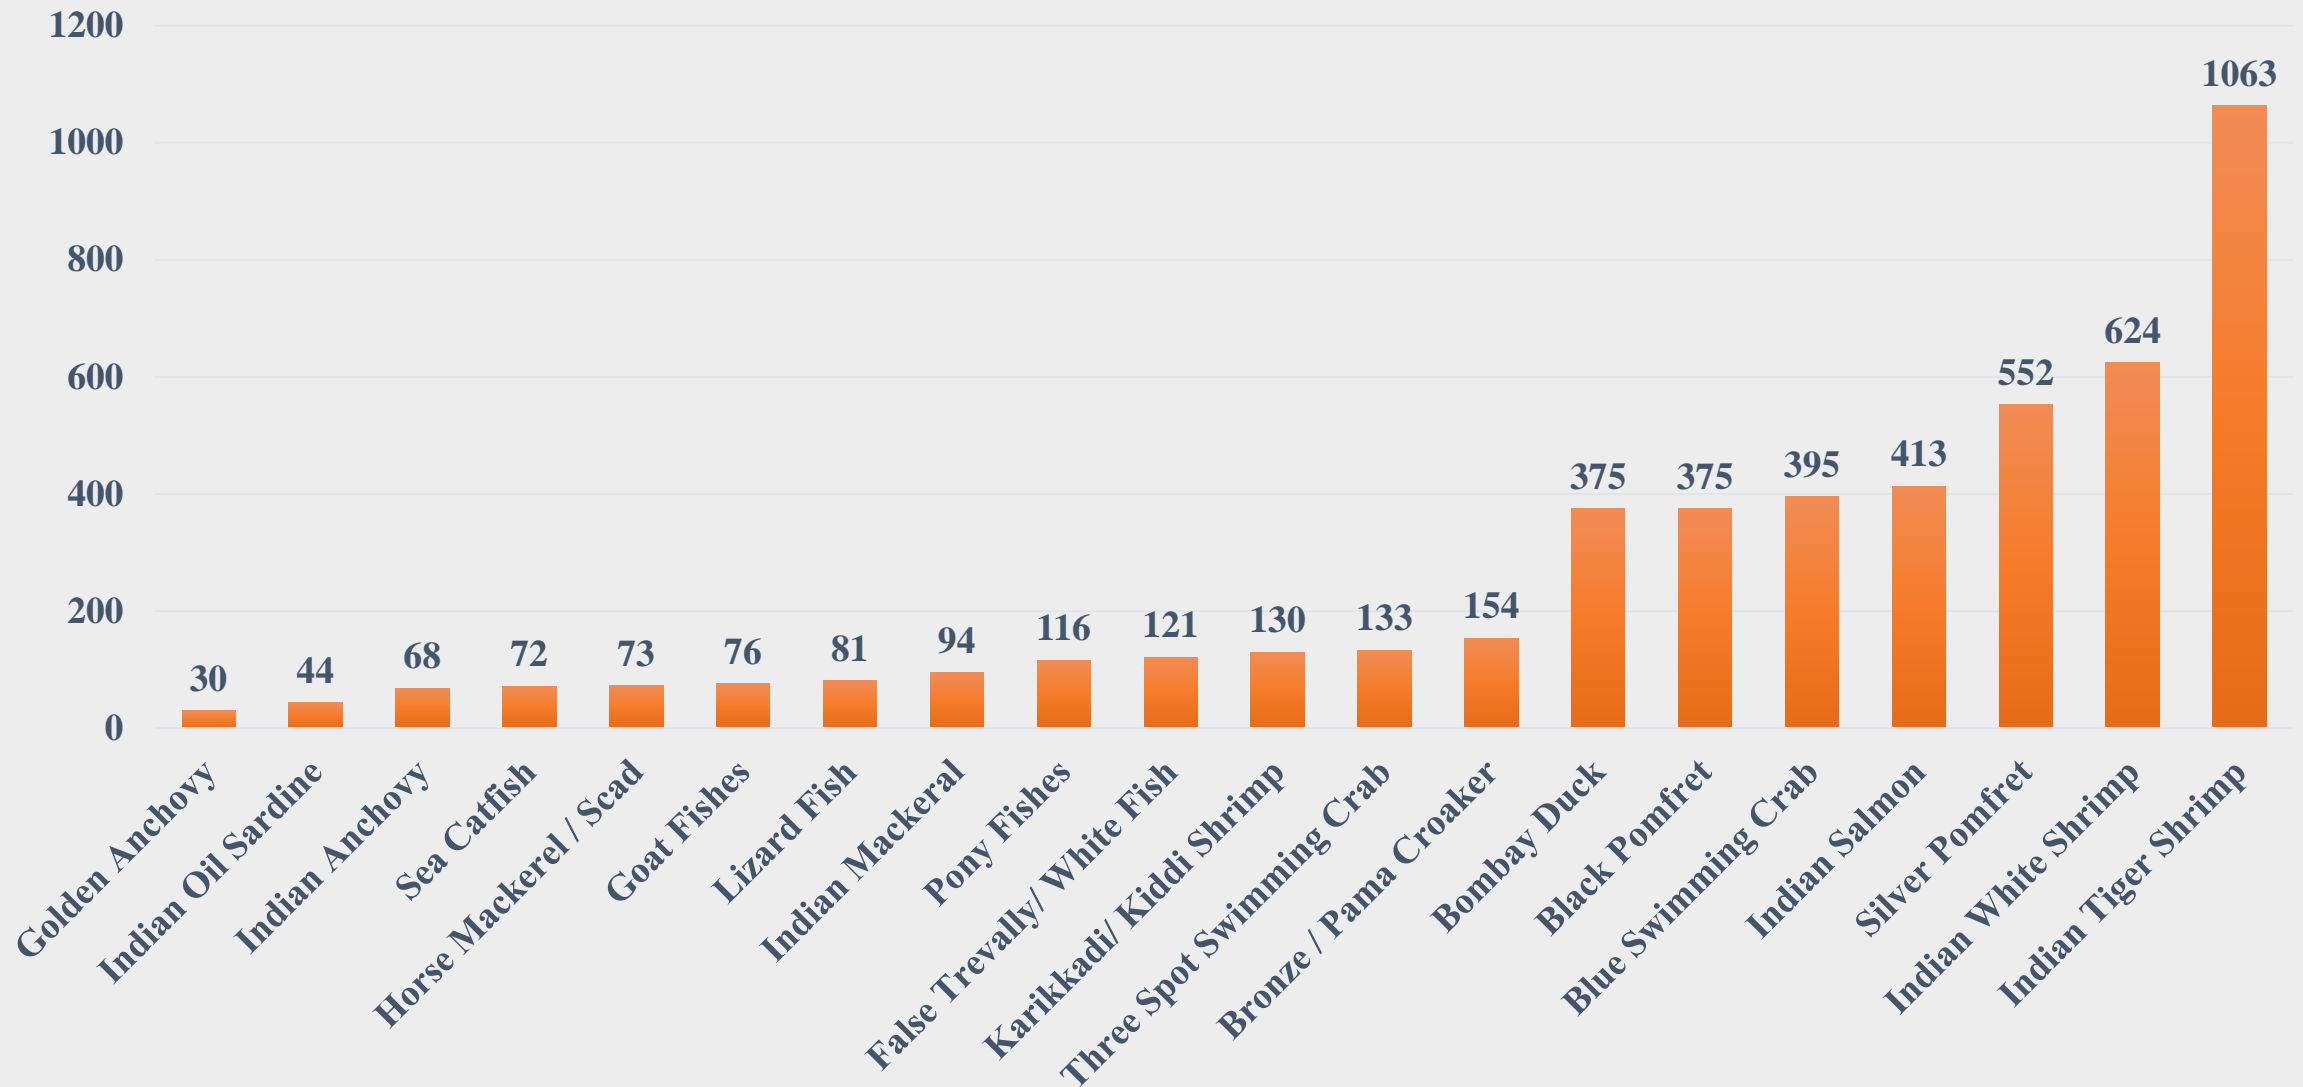

Average Price (Rs. per Kg) of Marine Species at Fishing Harbours in Odisha

For the Period 24.02.2025 to 02.03.2025

Data Source: NETFISH, MPEDA