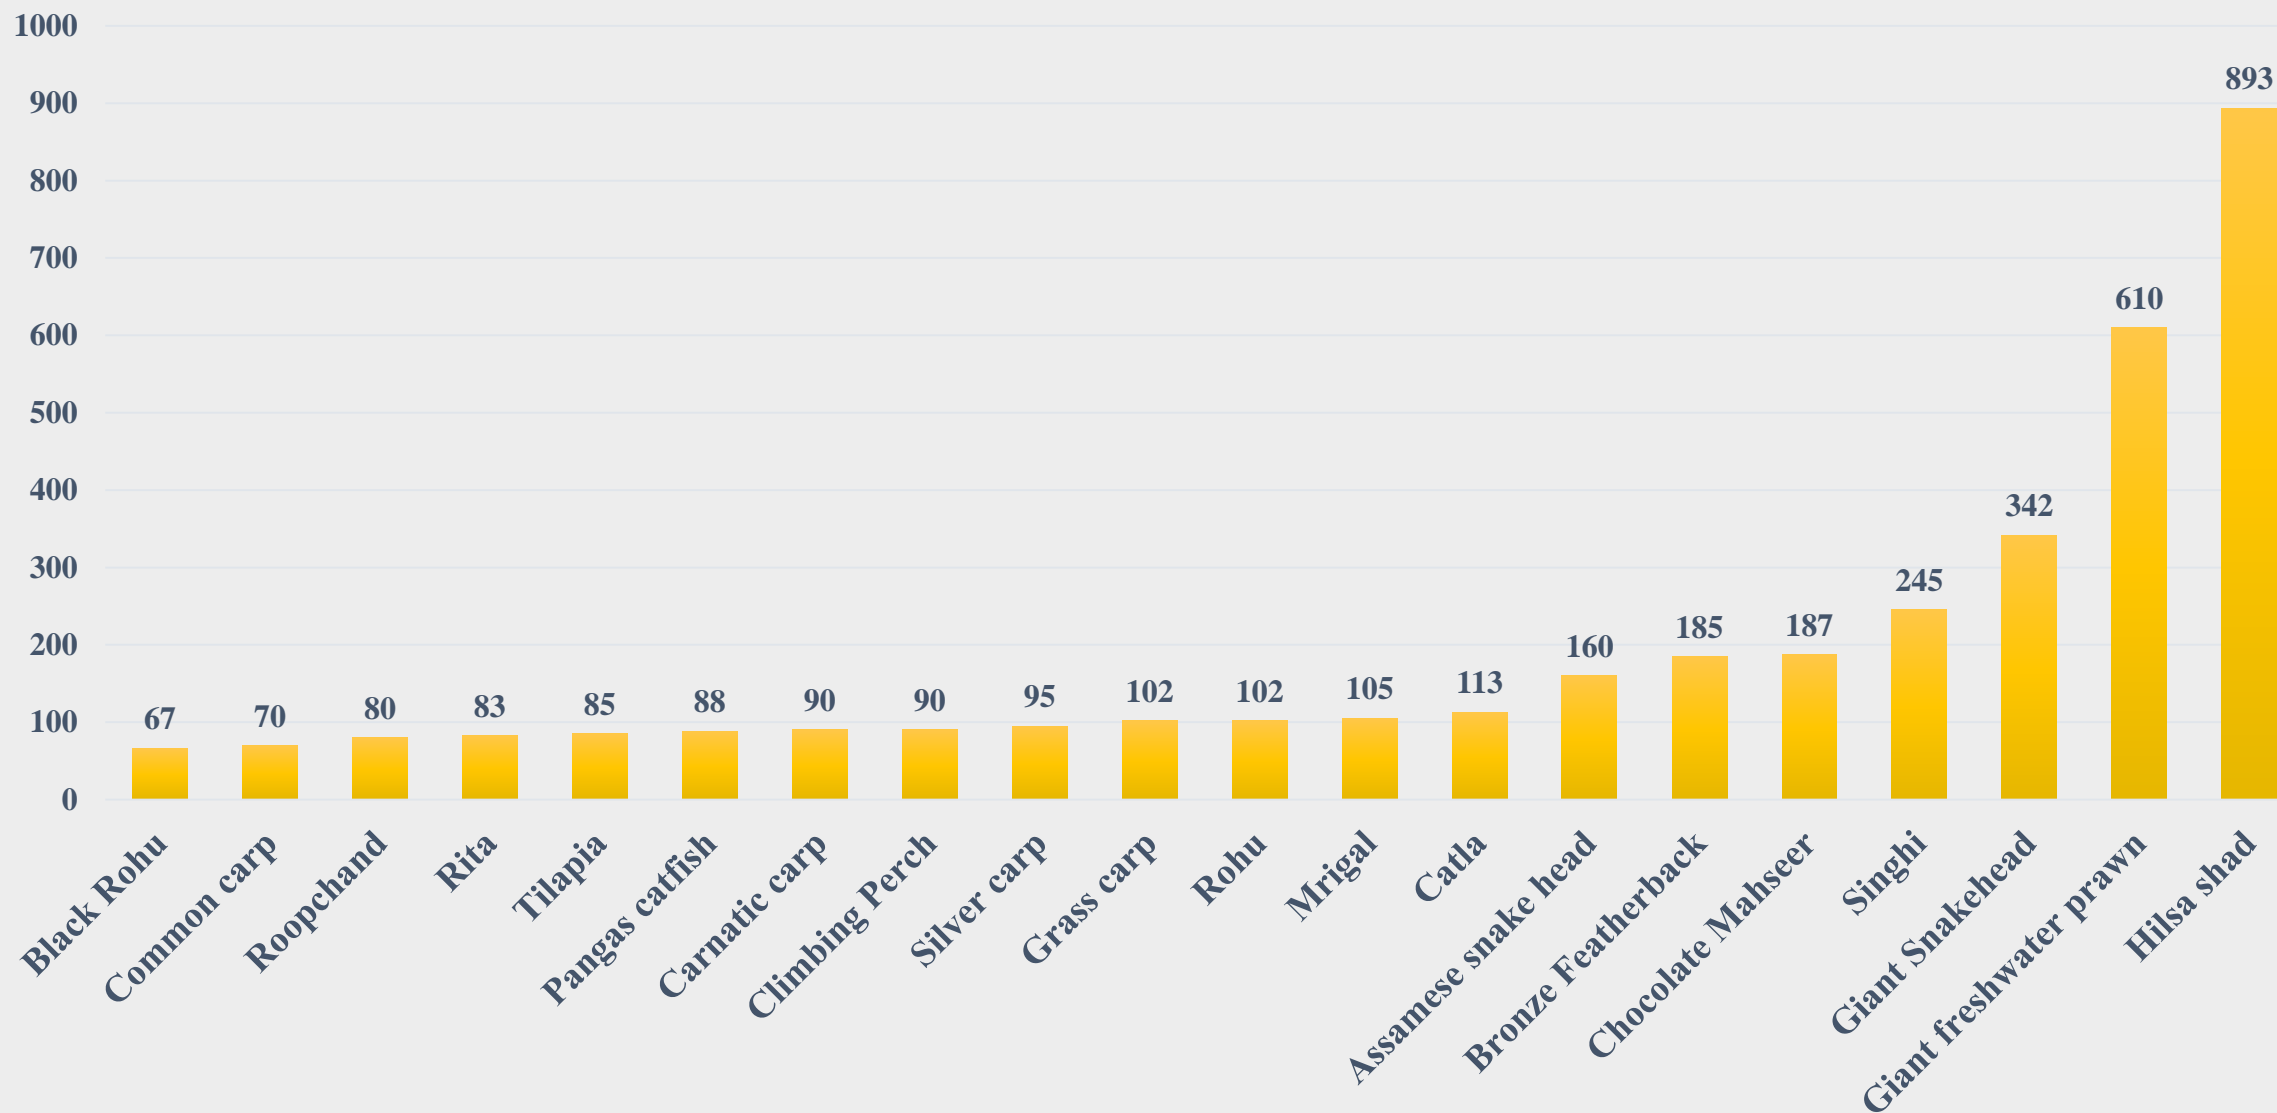

Average Wholesale Price (Rs. Per Kg) of Various Fish Species in Madhya Pradesh

For the Period 24.02.2025 to 02.03.2025

For further details visit: <https://fmpisnfdb.in>