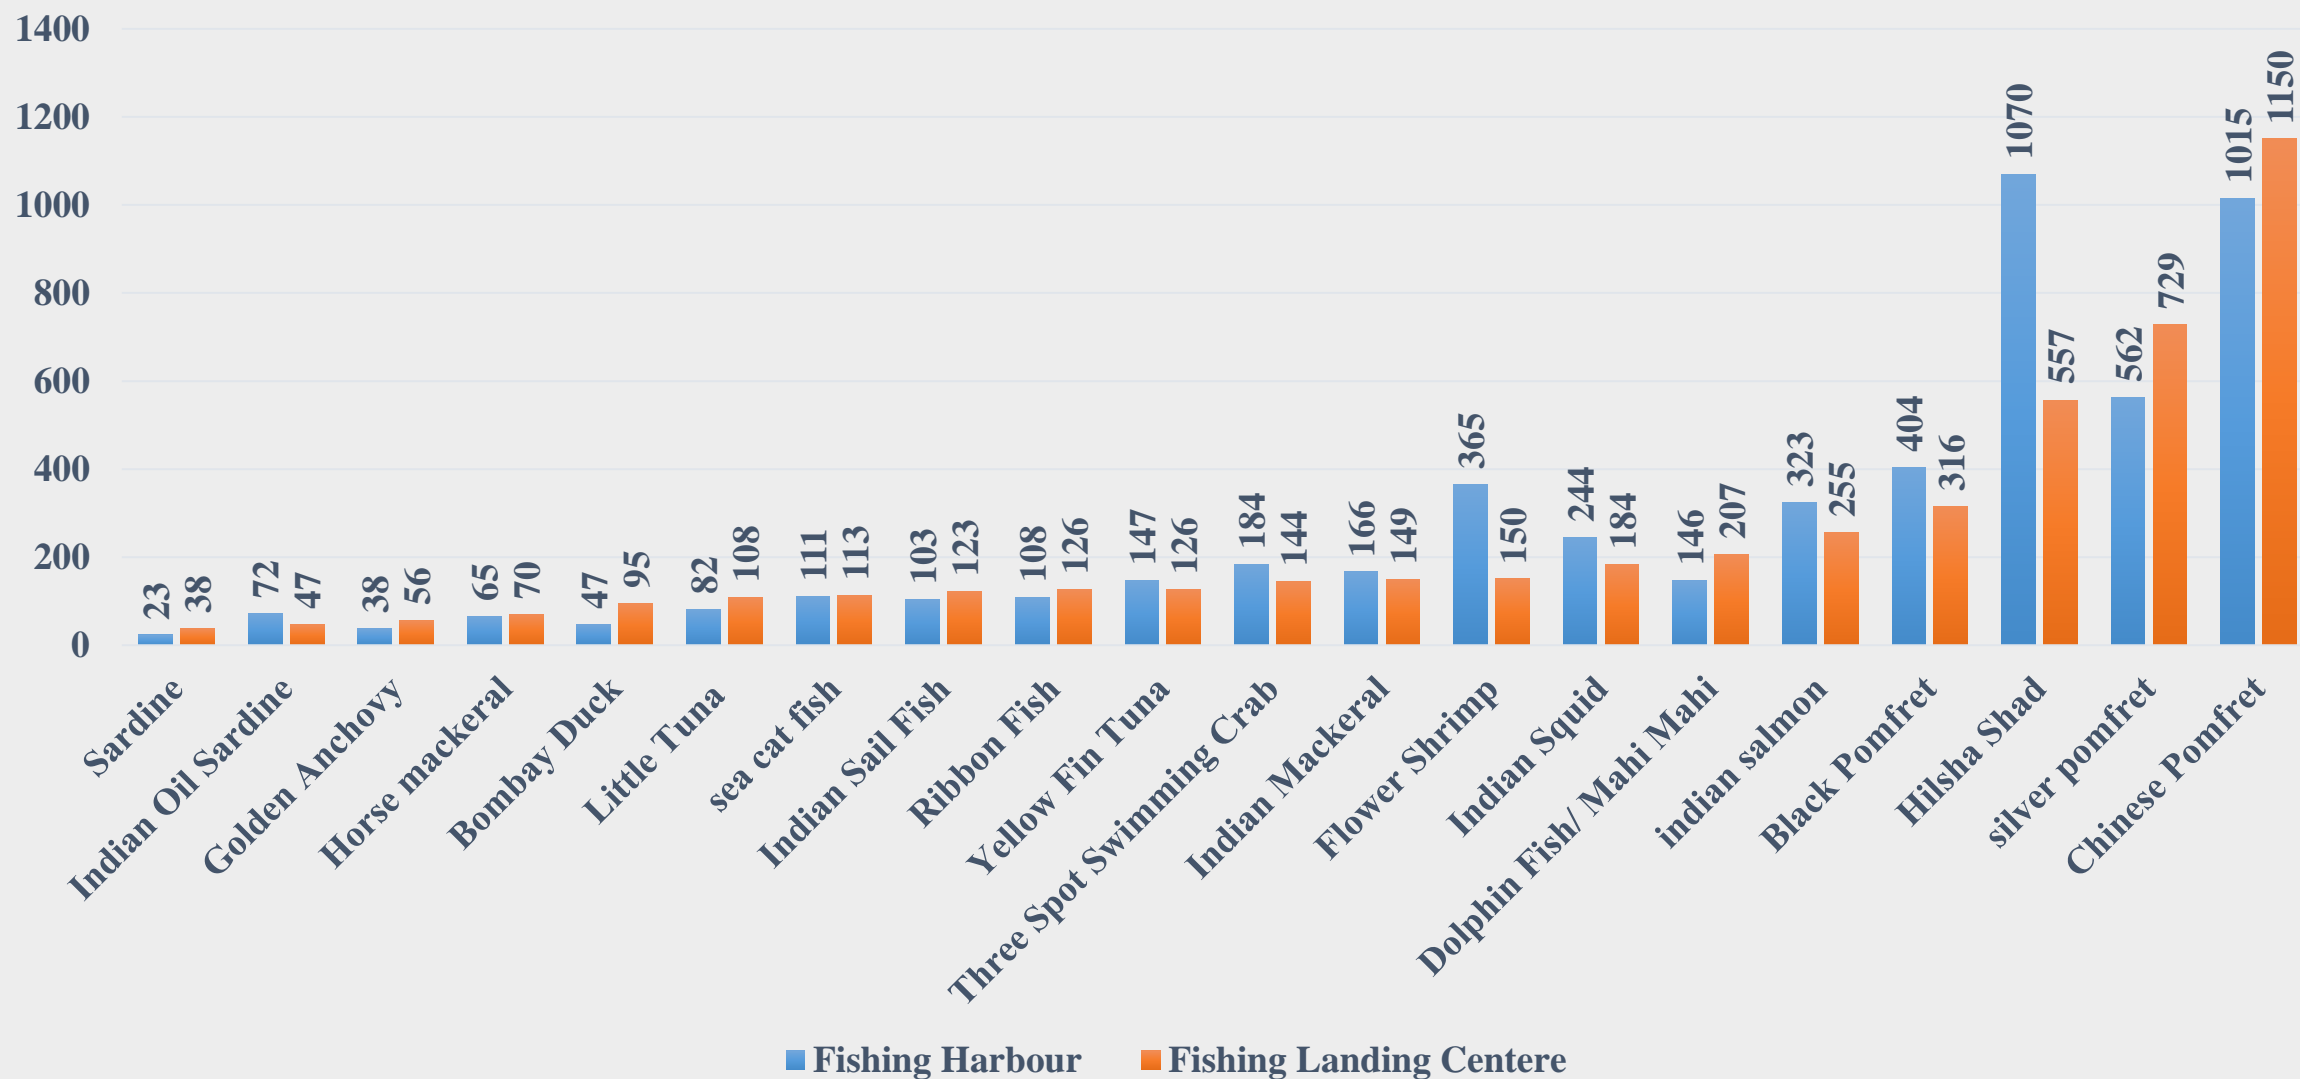

Price (Rs. per kg) Comparison of Marine Fish Species between Fish Landing Centres and Fishing Harbours across India

For the Period 24.02.2025 to 02.03.2025

Data Source: NETFISH, MPEDA