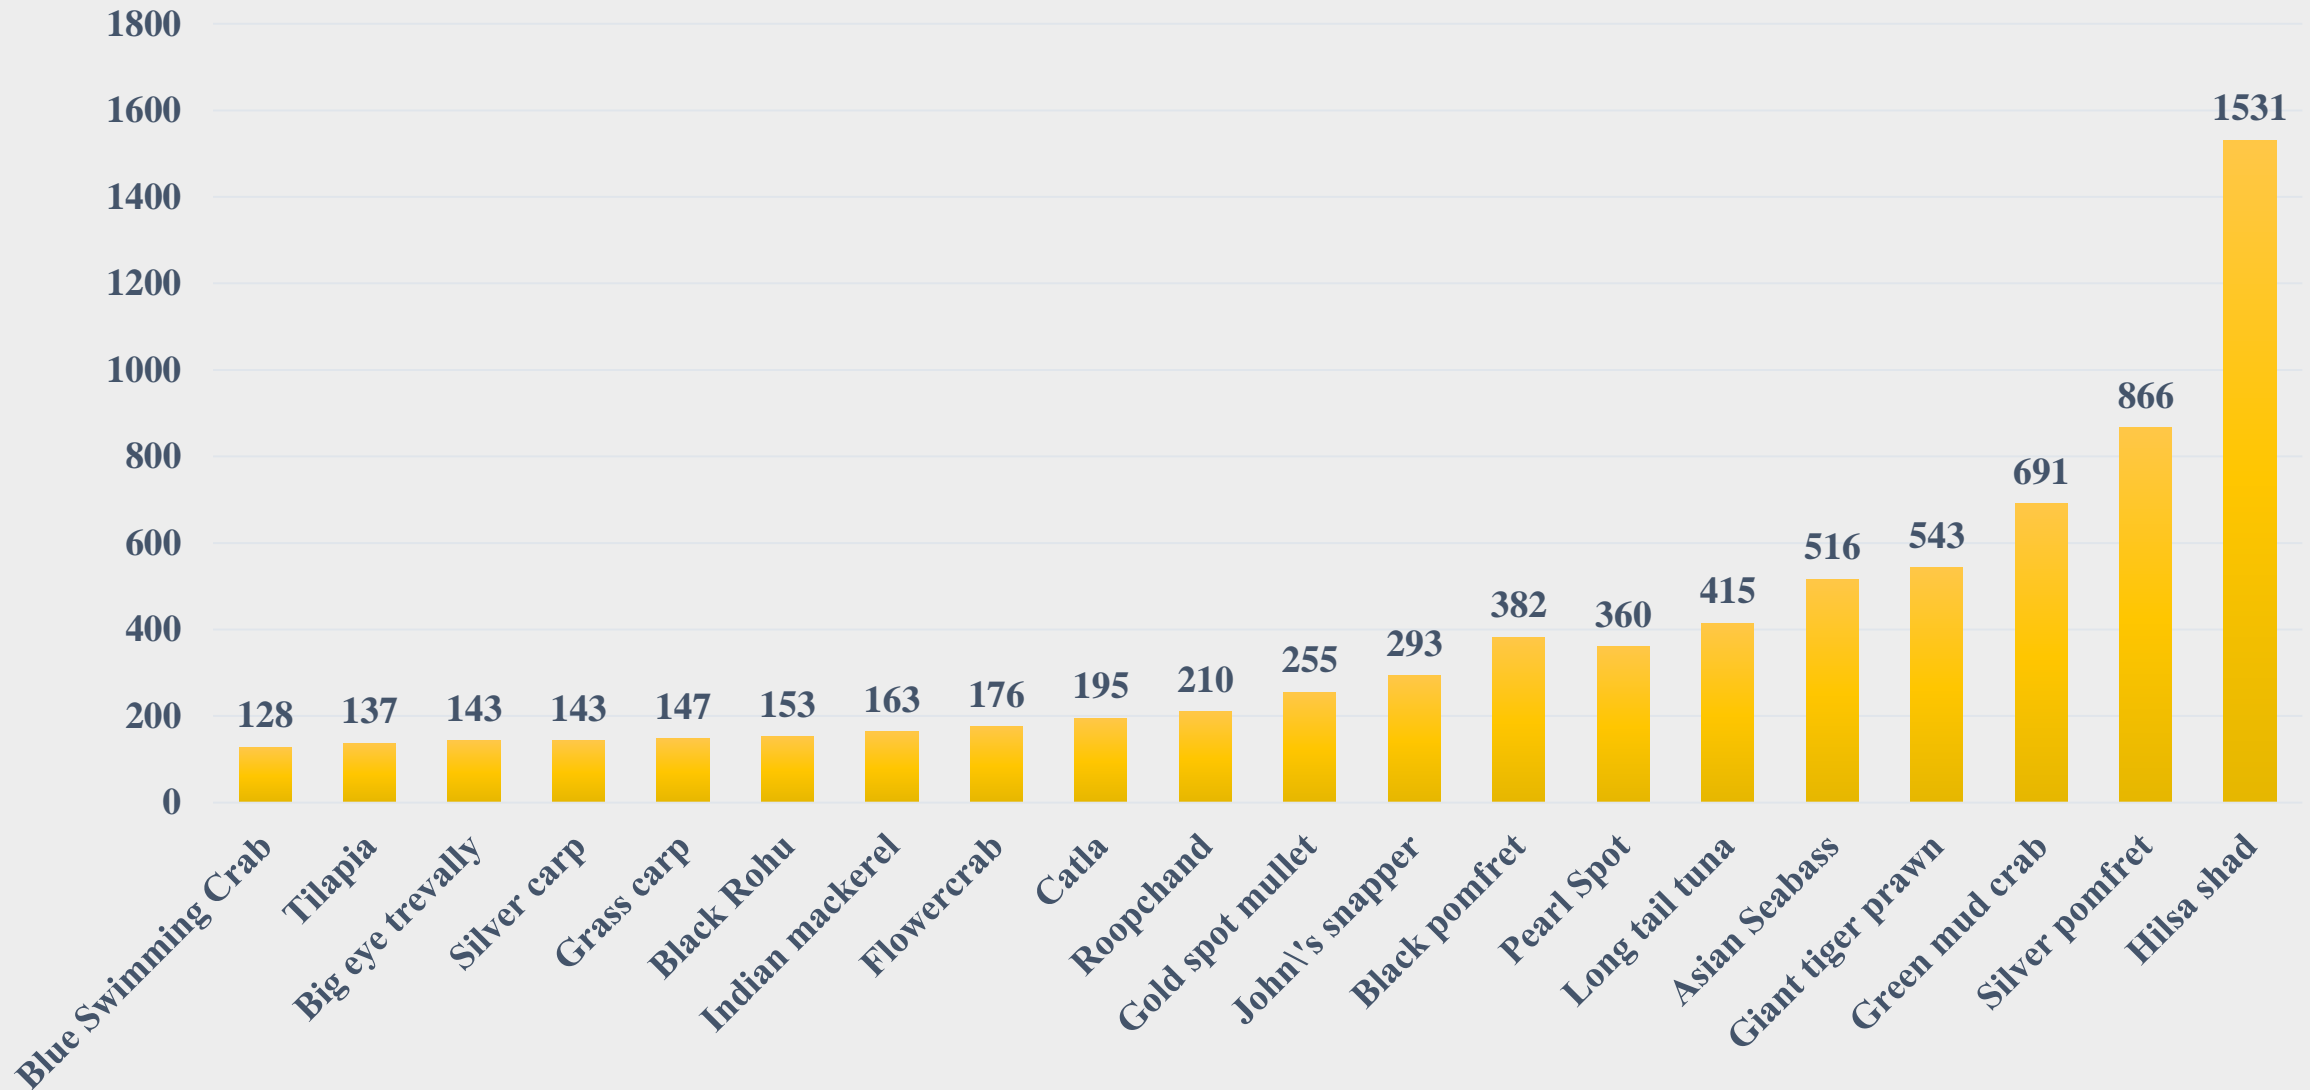

Average Wholesale Price (Rs. Per Kg) of Various Fish Species in Odisha

For the Period 24.02.2025 to 02.03.2025

For further details visit: <https://fmpisnfdb.in>