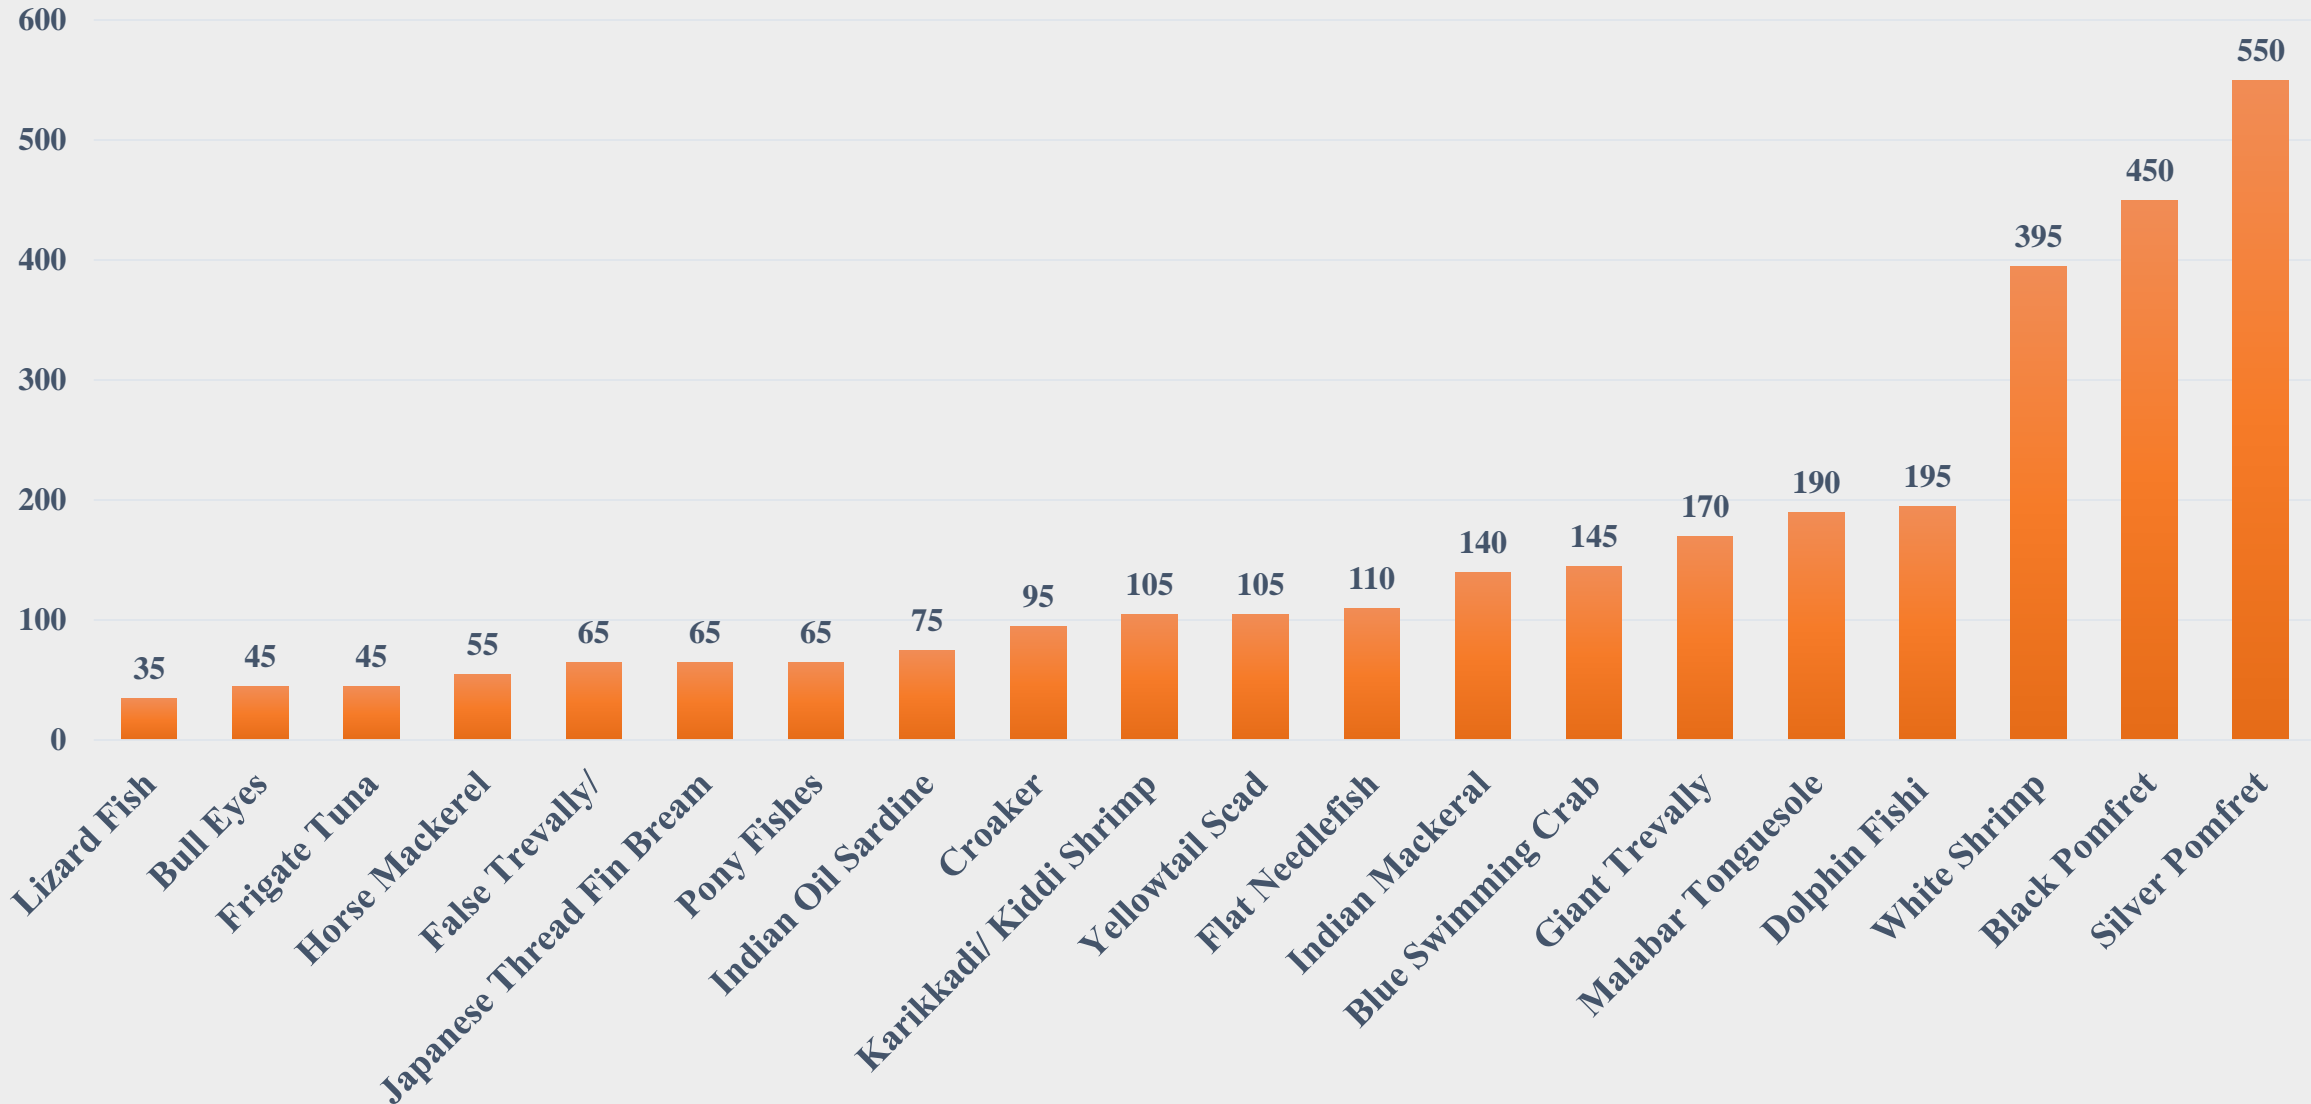

Average Price (Rs. per Kg) of Marine Species at Fishing Harbours in Goa

For the Period 24.02.2025 to 02.03.2025

Data Source: NETFISH, MPEDA