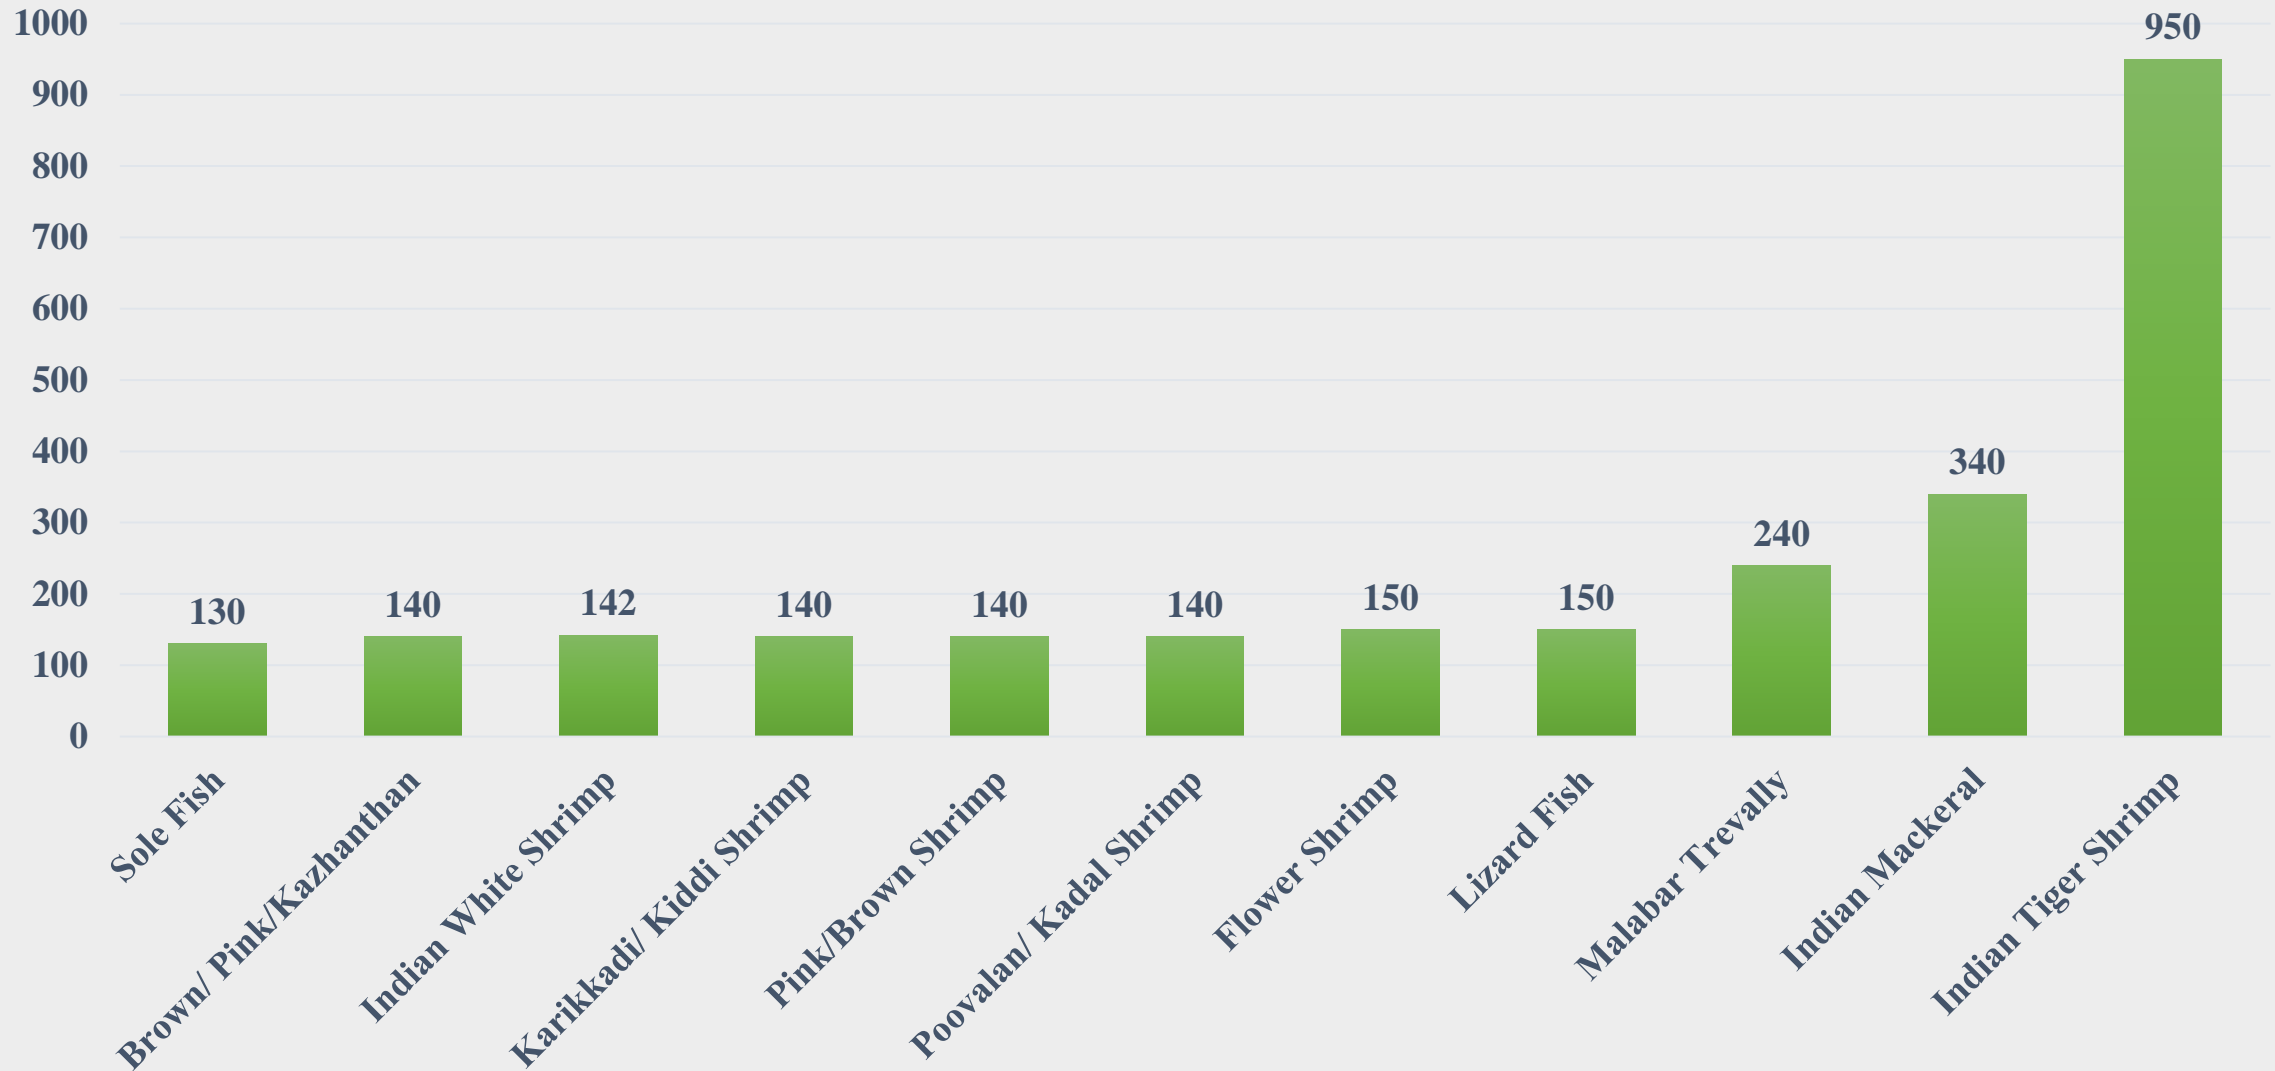

Average Price (Rs. Per Kg) of Marine Species at Fish Landing Centres in Tamil Nadu

For the Period 24.02.2025 to 02.03.2025

Data Source: NETFISH, MPEDA