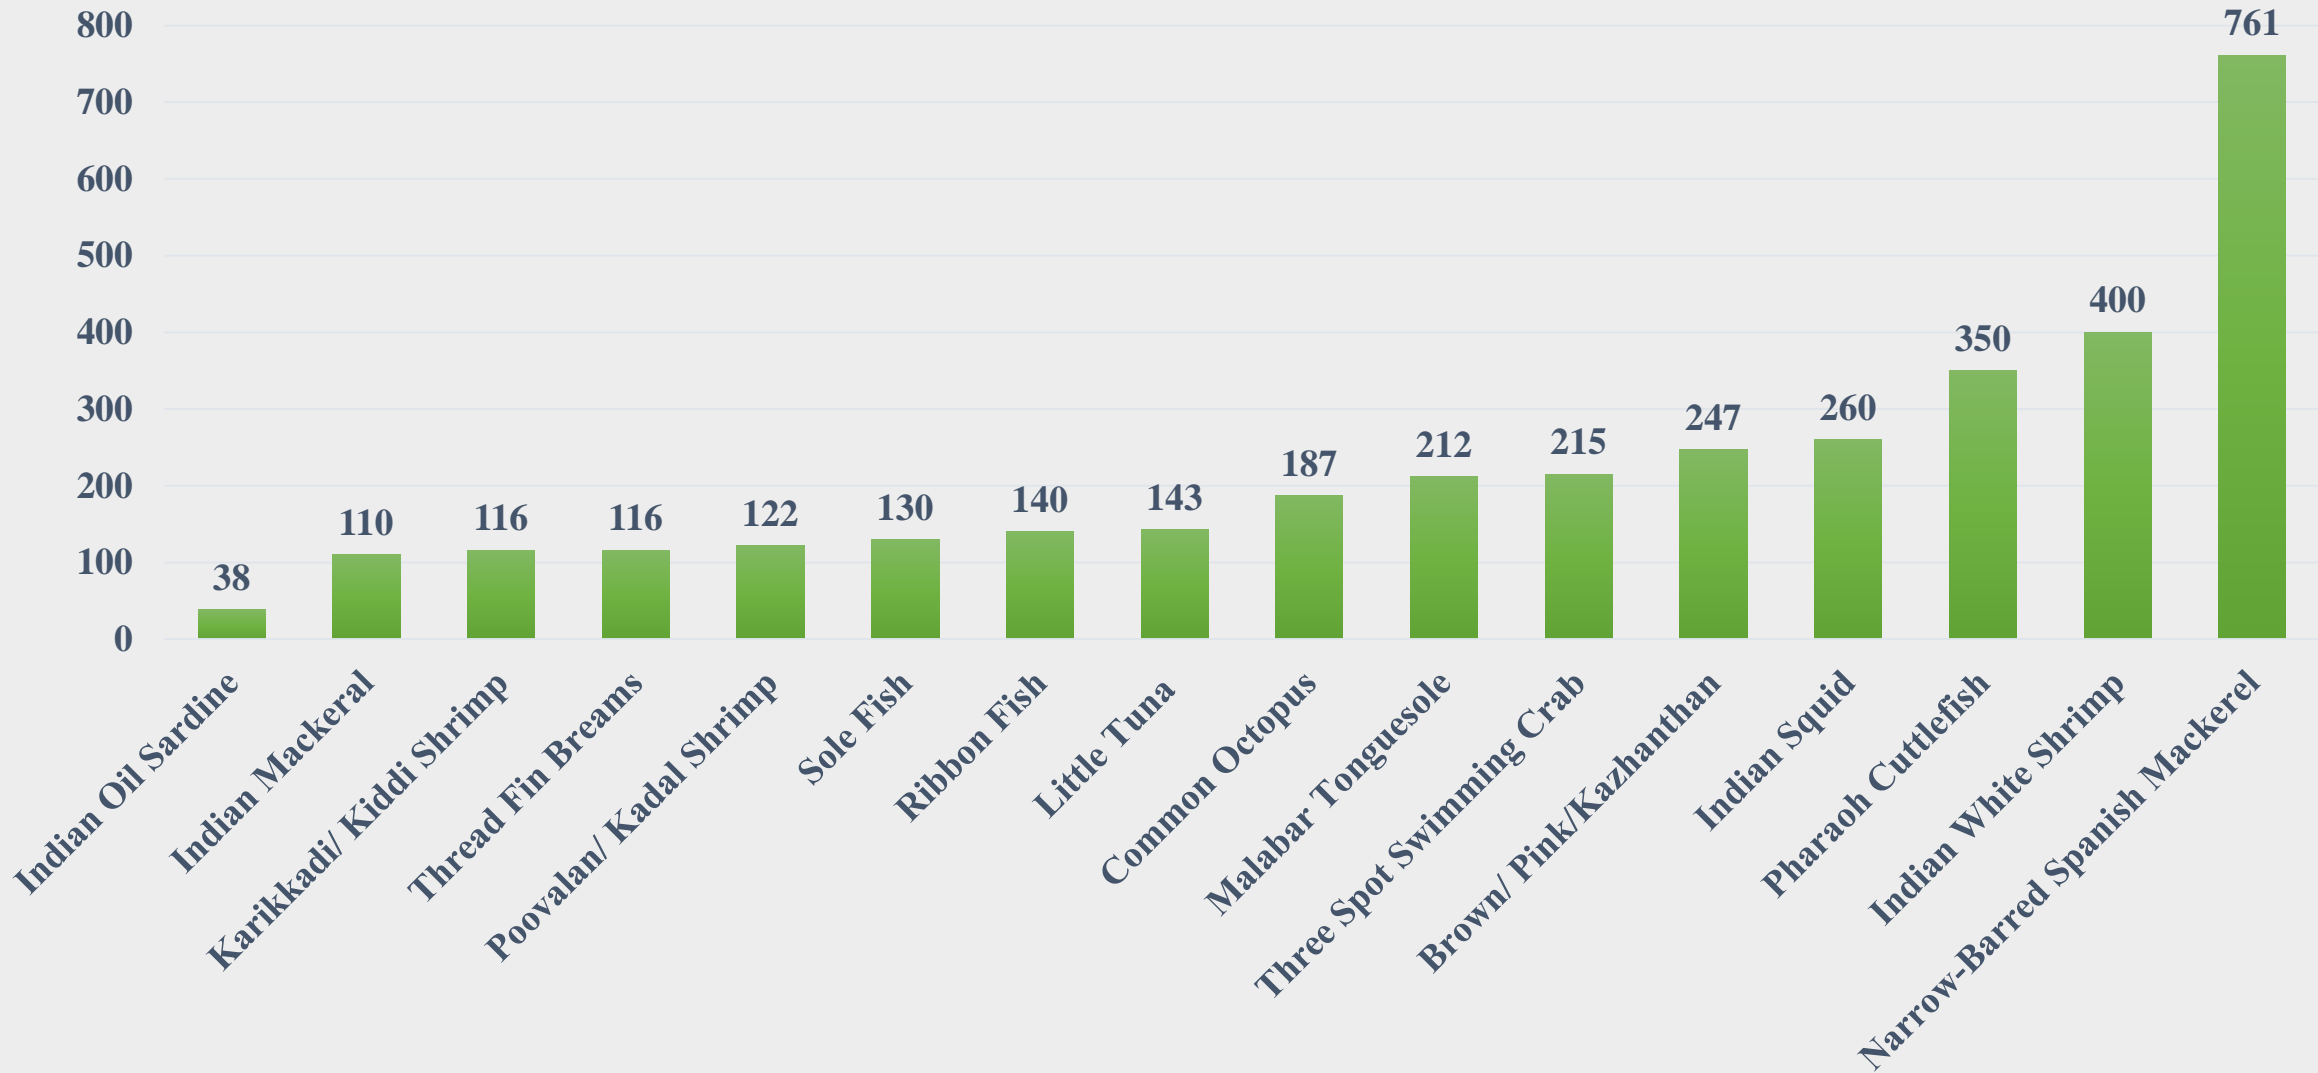

Average Price (Rs. Per Kg) of Marine Species at Fish Landing Centres in Kerala

For the Period 24.02.2025 to 02.03.2025

Data Source: NETFISH, MPEDA