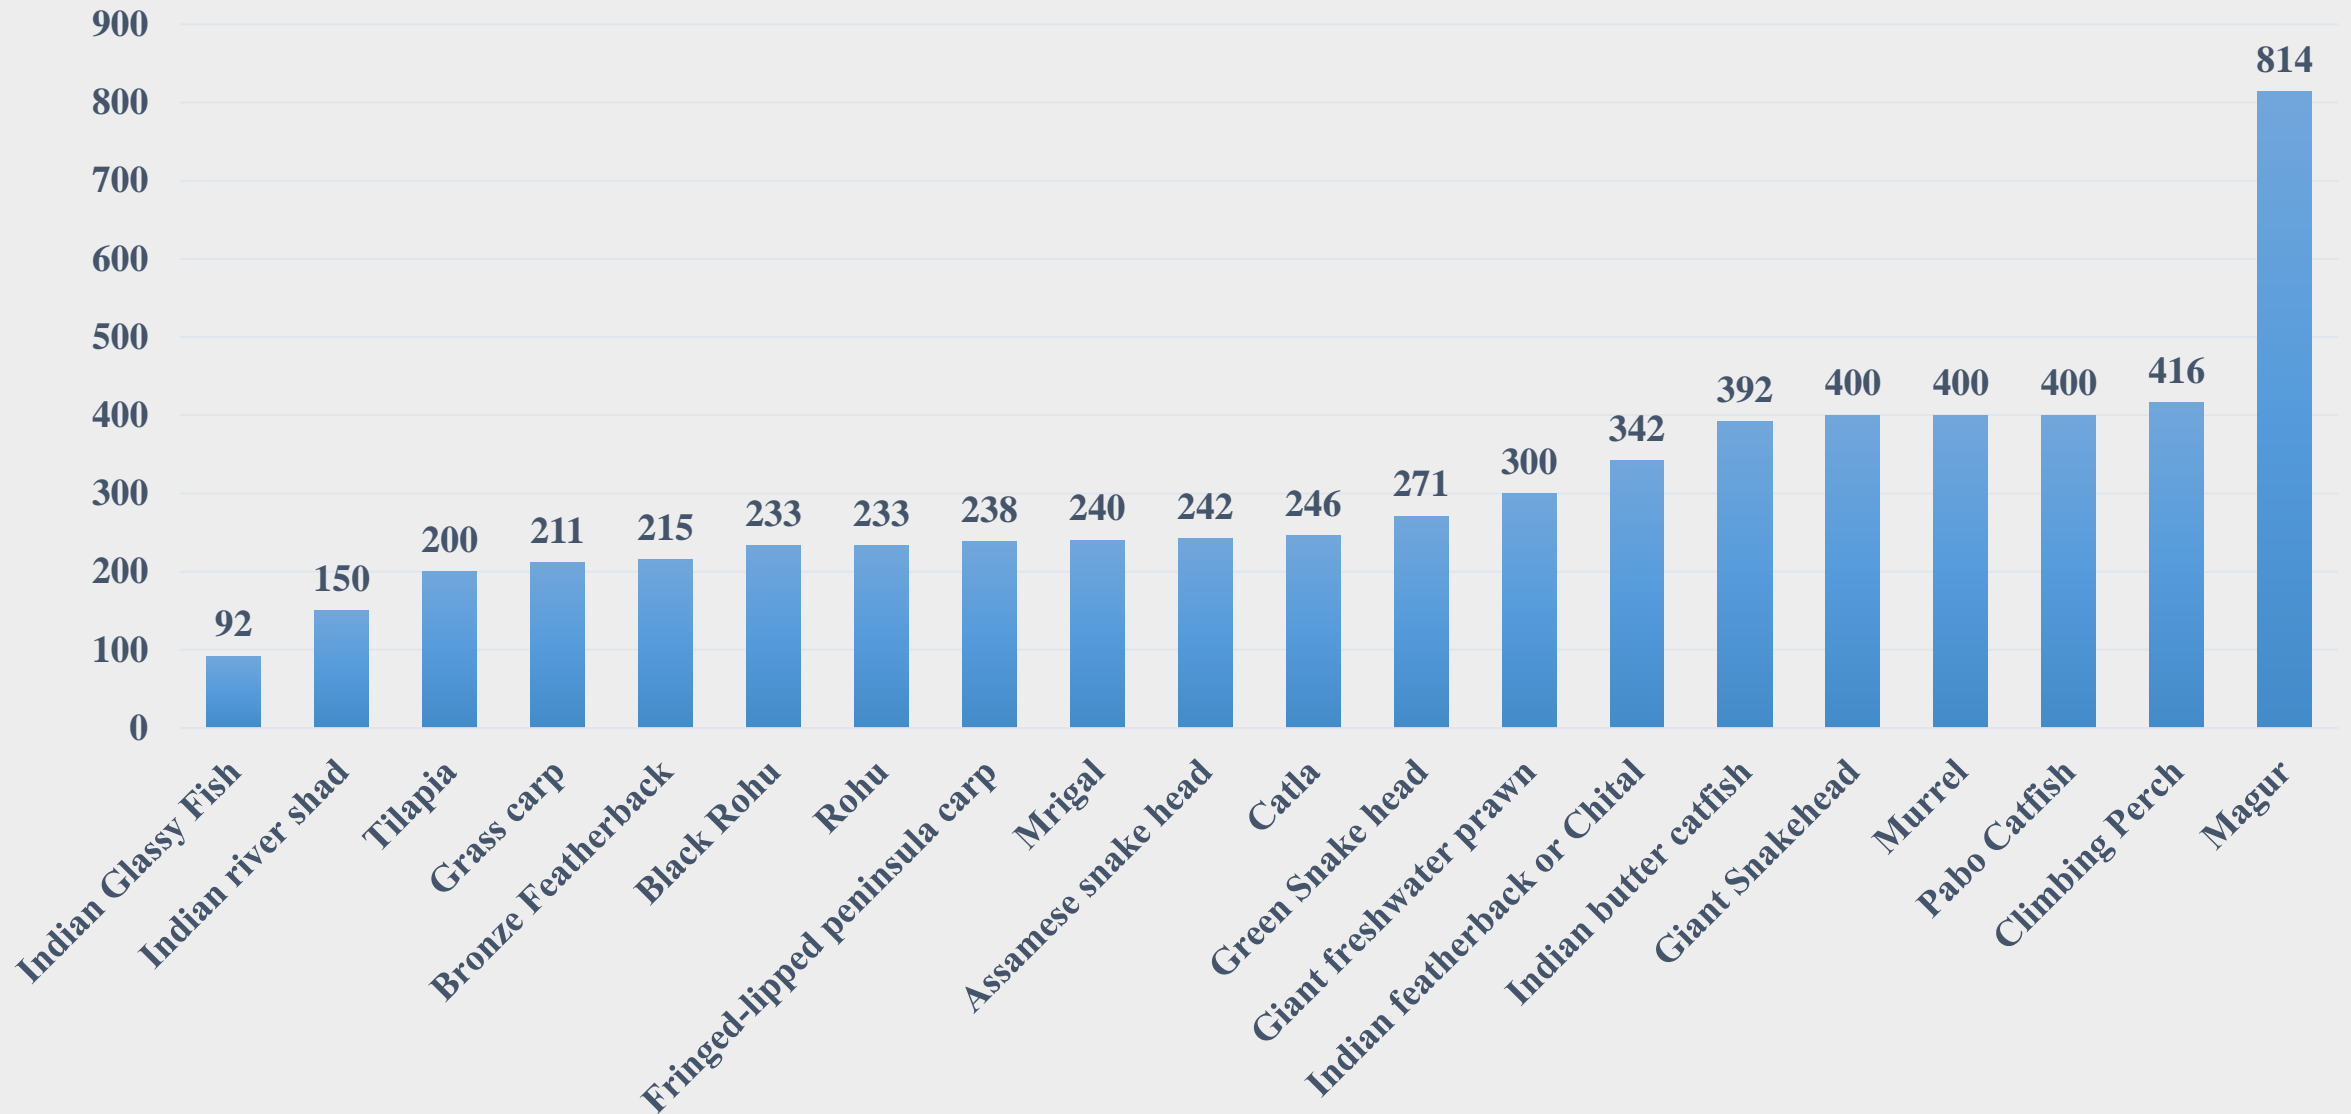

Average Retail Price (Rs. Per Kg) of Various Fish Species in Assam

For the Period 24.02.2025 to 02.03.2025

For further details visit: <https://fmpisnfdb.in>